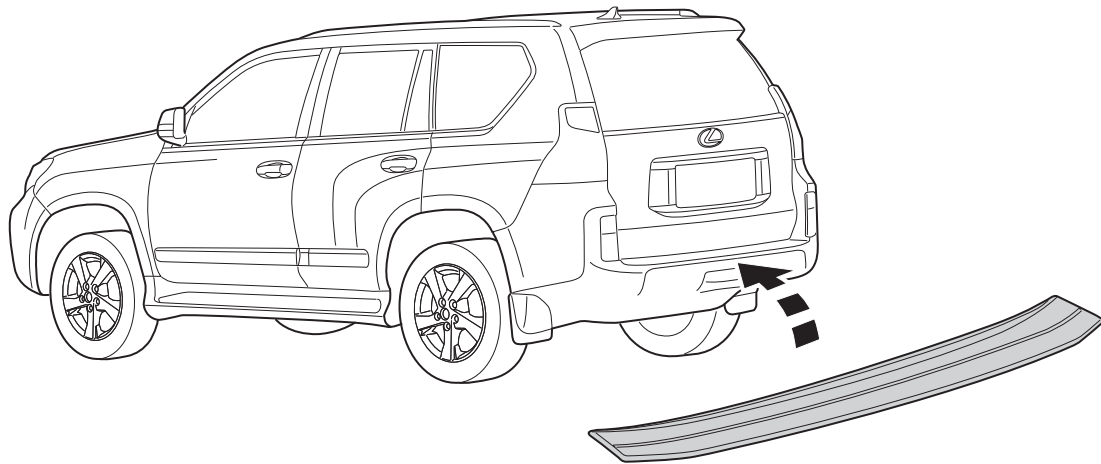

A

1x

B

2x

3M 751

3M 2010

**3M
VHB
SURFACE
CLEANER**