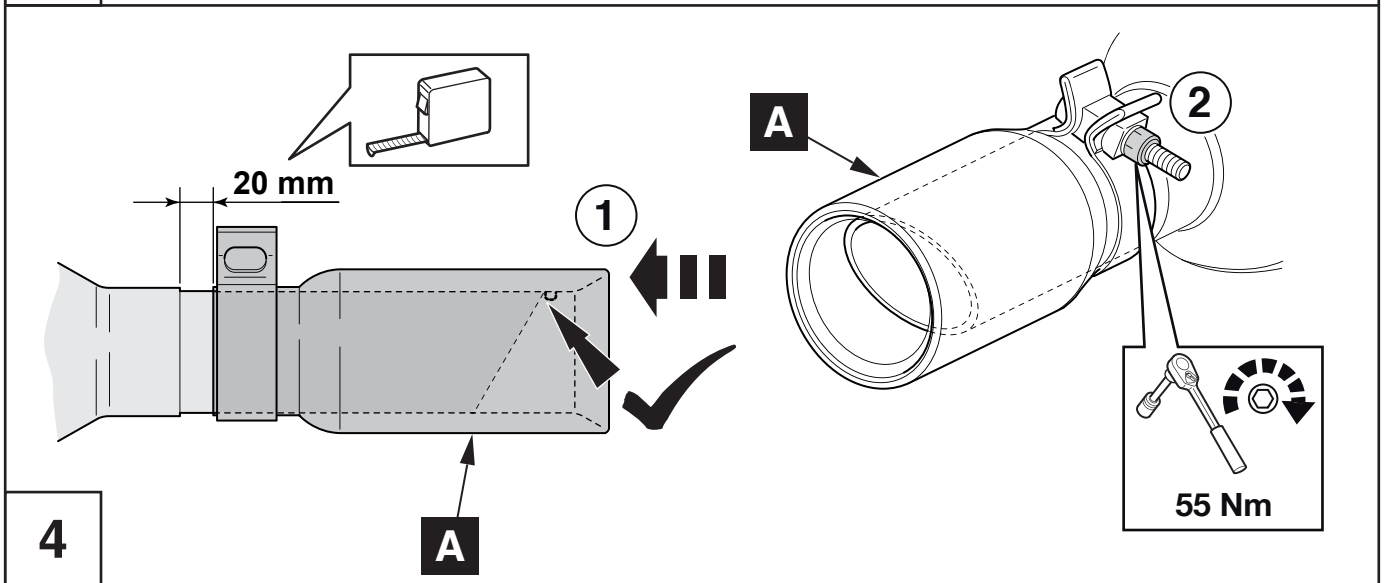

Exhaust pipe finisher INSTALLATION INSTRUCTIONS GX 460

Model year	2013/08
Vehicle code	URJ150L-GKTZKW
Part number	PT932-60100

Revision Record

Rev. No.	Date	Page	Picture	Update	New	Deleted

A

1x

15 mm

CHECK SHEET