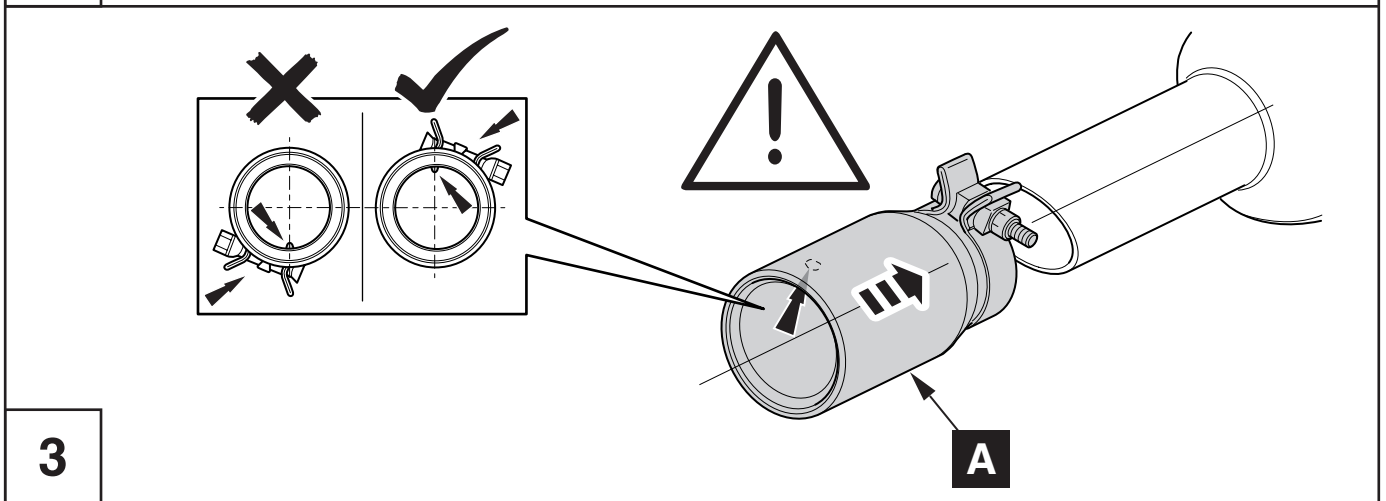

Exhaust pipe finisher INSTALLATION INSTRUCTIONS GX 460

Model year	2013/08
Vehicle code	URJ150L-GKTZKW
Part number	PT932-60100

Revision Record

Rev. No.	Date	Page	Picture	Update	New	Deleted

A

1x

15 mm

CHECK SHEET