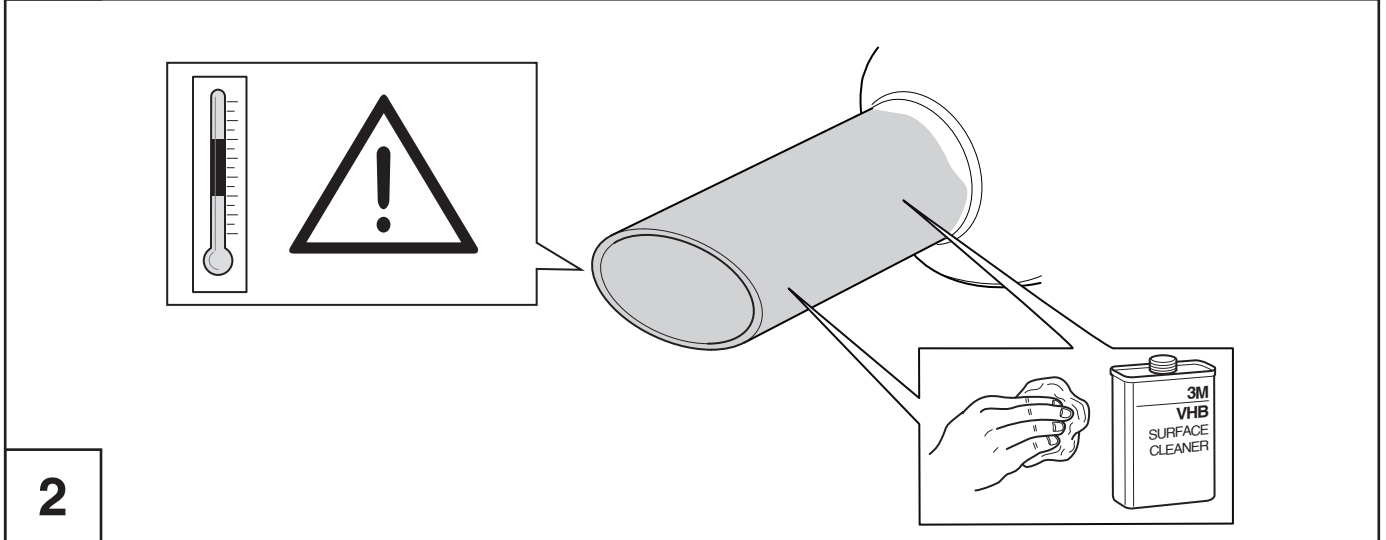

Exhaust pipe finisher INSTALLATION INSTRUCTIONS GX 460

Model year	2013/08
Vehicle code	URJ150L-GKTZKW
Part number	PT932-60100

Revision Record

Rev. No.	Date	Page	Picture	Update	New	Deleted

A

1x

15 mm

CHECK SHEET