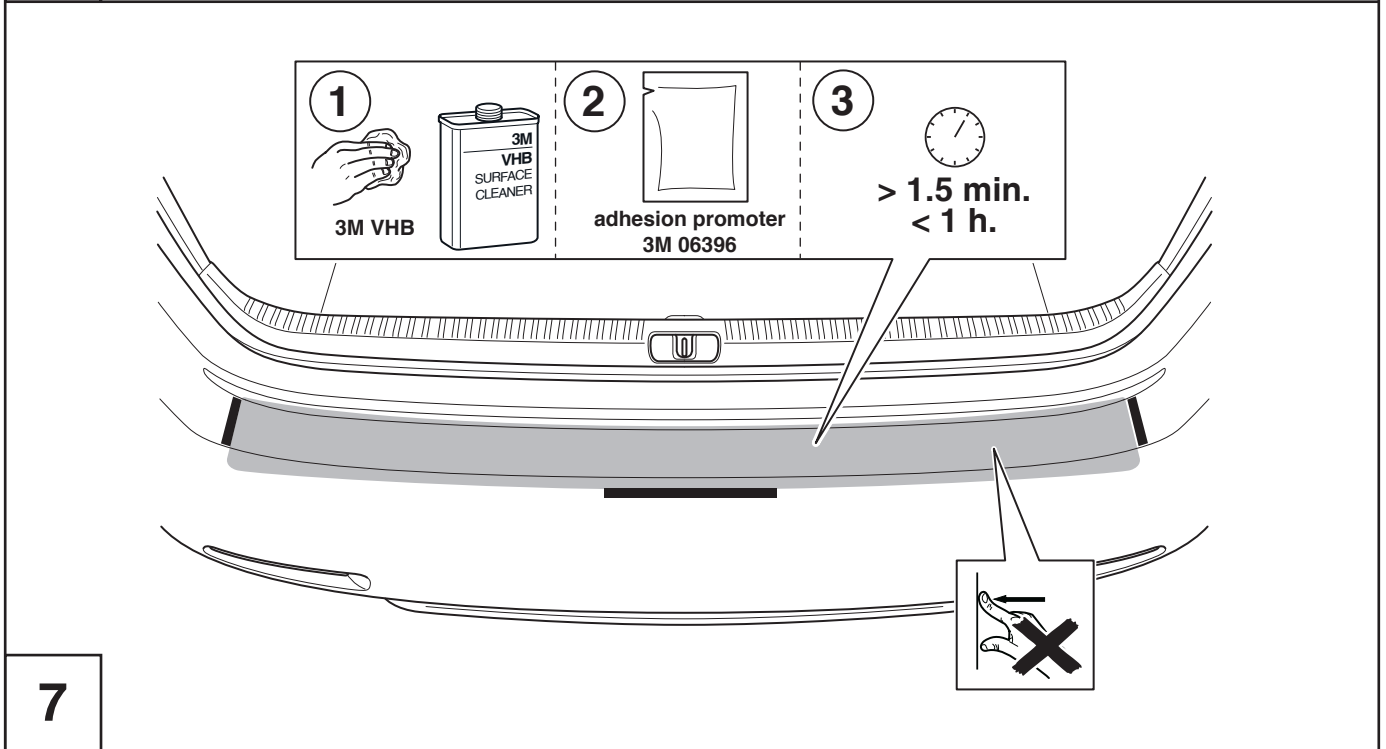

Rear bumper protection plate INSTALLATION INSTRUCTIONS RC

Model year	2014/09
Vehicle code	GSC10*-RCZLHW
Part number	PZ402-C4521-ZB

Revision Record

Rev. No.	Date	Page	Picture	Update	New	Deleted

 3M 751	 3M 2010	 3M VHB SURFACE CLEANER	 adhesion promoter 3M 06396

0-95%

1

16

<p>5 min.</p>	<p>24 h</p>	<p>72 h</p>

Model / Year

RC 2014/09

Rear bumper protection plate

VIN n°