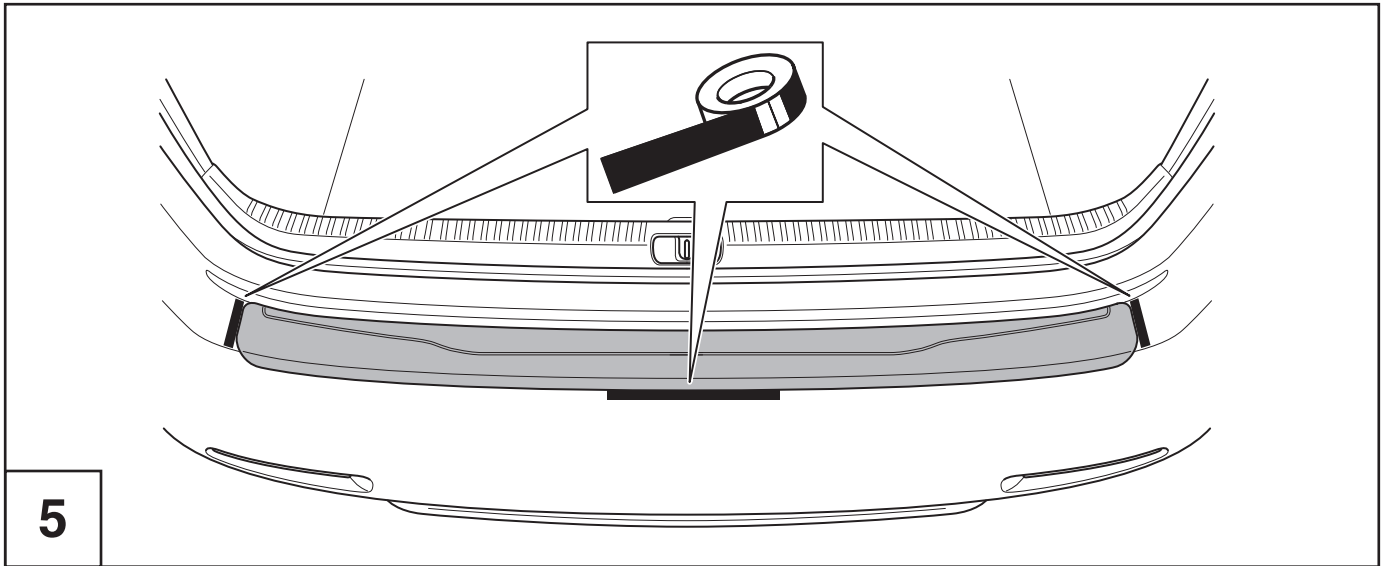

Rear bumper protection plate INSTALLATION INSTRUCTIONS RC

Model year	2014/09
Vehicle code	GSC10*-RCZLHW
Part number	PZ402-C4521-ZB

Revision Record

Rev. No.	Date	Page	Picture	Update	New	Deleted

 3M 751	 3M 2010	 3M VHB SURFACE CLEANER	 adhesion promoter 3M 06396

0-95%

1

16

<p>5 min.</p>	<p>24 h</p>	<p>72 h</p>

Model / Year

RC 2014/09

Rear bumper protection plate

VIN n°