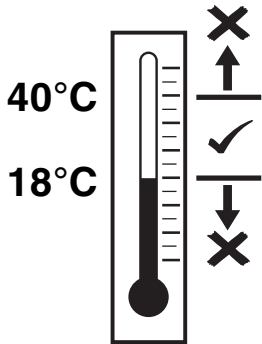

Rear bumper protection plate INSTALLATION INSTRUCTIONS RC

Model year	2014/09
Vehicle code	GSC10*-RCZLHW
Part number	PZ402-C4521-ZB

Revision Record

Rev. No.	Date	Page	Picture	Update	New	Deleted

 3M 751	 3M 2010	 3M VHB SURFACE CLEANER	 adhesion promoter 3M 06396

0-95%

1

16

<p>5 min.</p>	<p>24 h</p>	<p>72 h</p>

Model / Year

RC 2014/09

Rear bumper protection plate

VIN n°