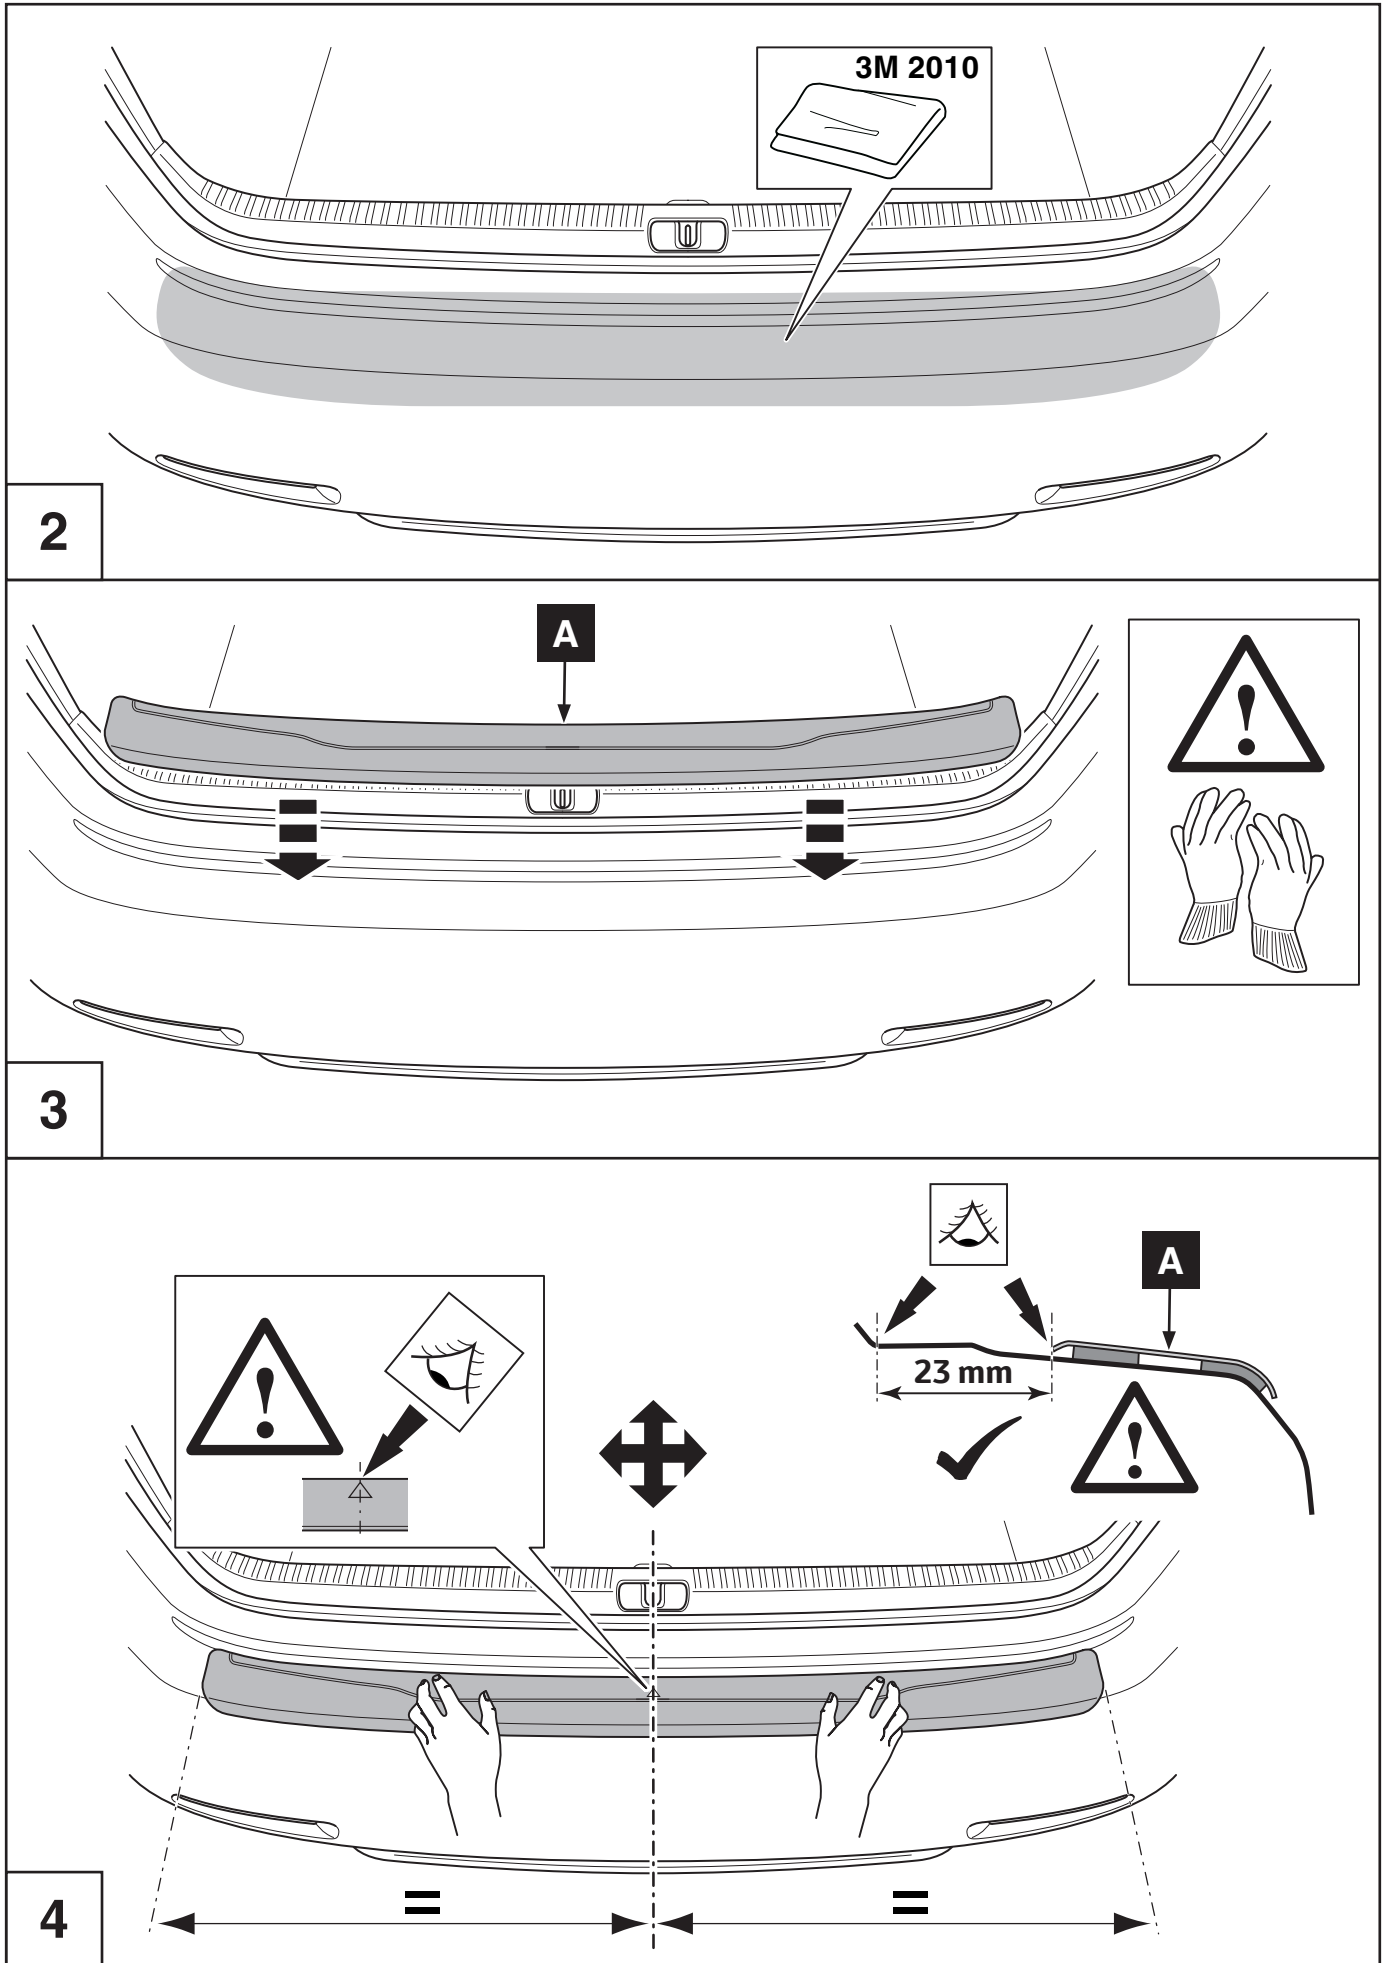

Rear bumper protection plate INSTALLATION INSTRUCTIONS RC

Model year	2014/09
Vehicle code	GSC10*-RCZLHW
Part number	PZ402-C4521-ZB

Revision Record

Rev. No.	Date	Page	Picture	Update	New	Deleted

 3M 751	 3M 2010	 3M VHB SURFACE CLEANER	 adhesion promoter 3M 06396

0-95%

1

16

<p>5 min.</p>	<p>24 h</p>	<p>72 h</p>

Model / Year

RC 2014/09

Rear bumper protection plate

VIN n°