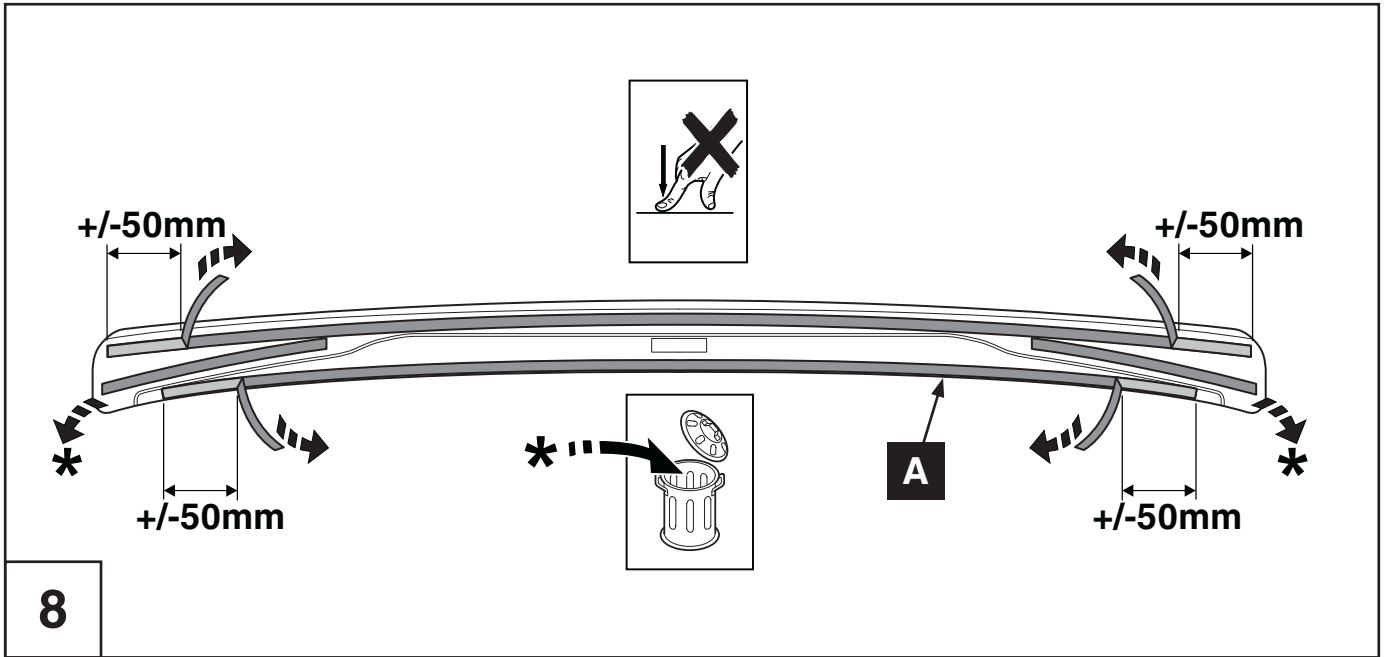

Rear bumper protection plate INSTALLATION INSTRUCTIONS RC

Model year	2014/09
Vehicle code	GSC10*-RCZLHW
Part number	PZ402-C4521-ZB

Revision Record

Rev. No.	Date	Page	Picture	Update	New	Deleted

 3M 751	 3M 2010	 3M VHB SURFACE CLEANER	 adhesion promoter 3M 06396

0-95%

1

16

<p>5 min.</p>	<p>24 h</p>	<p>72 h</p>

Model / Year

RC 2014/09

Rear bumper protection plate

VIN n°