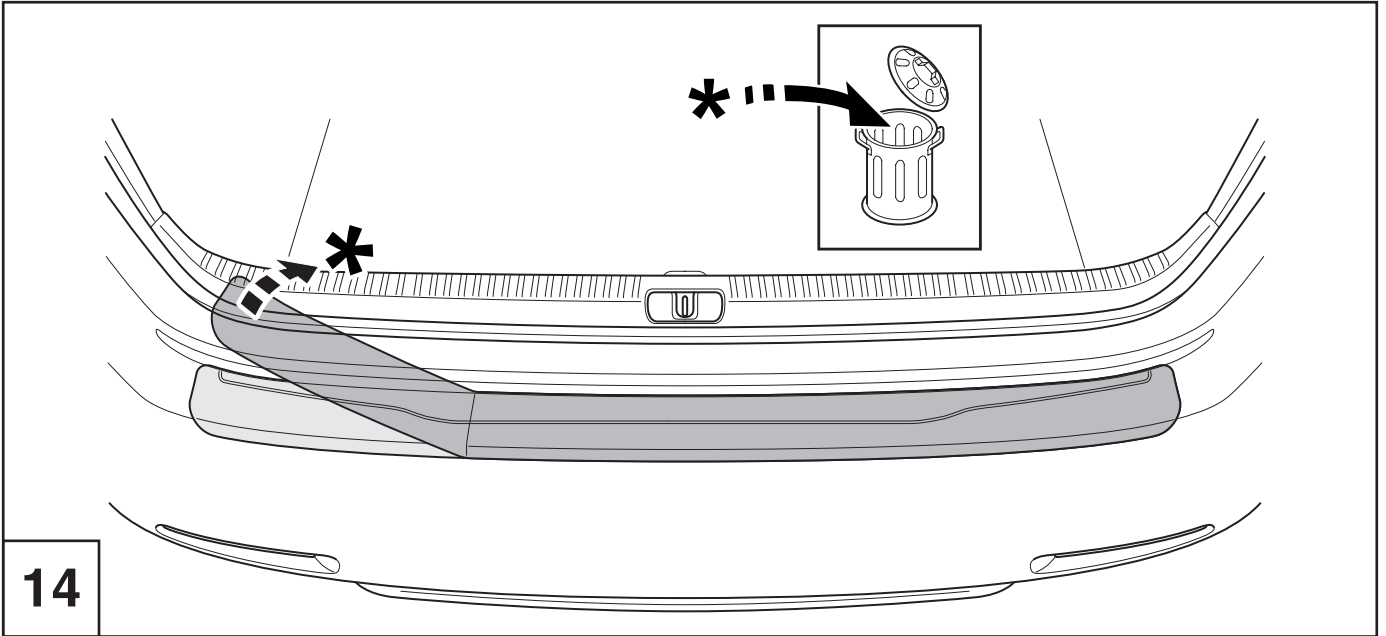

Rear bumper protection plate INSTALLATION INSTRUCTIONS RC

Model year	2014/09
Vehicle code	GSC10*-RCZLHW
Part number	PZ402-C4521-ZB

Revision Record

Rev. No.	Date	Page	Picture	Update	New	Deleted

 3M 751	 3M 2010	 3M VHB SURFACE CLEANER	 adhesion promoter 3M 06396

0-95%

1

16

<p>5 min.</p>	<p>24 h</p>	<p>72 h</p>

Model / Year

RC 2014/09

Rear bumper protection plate

VIN n°