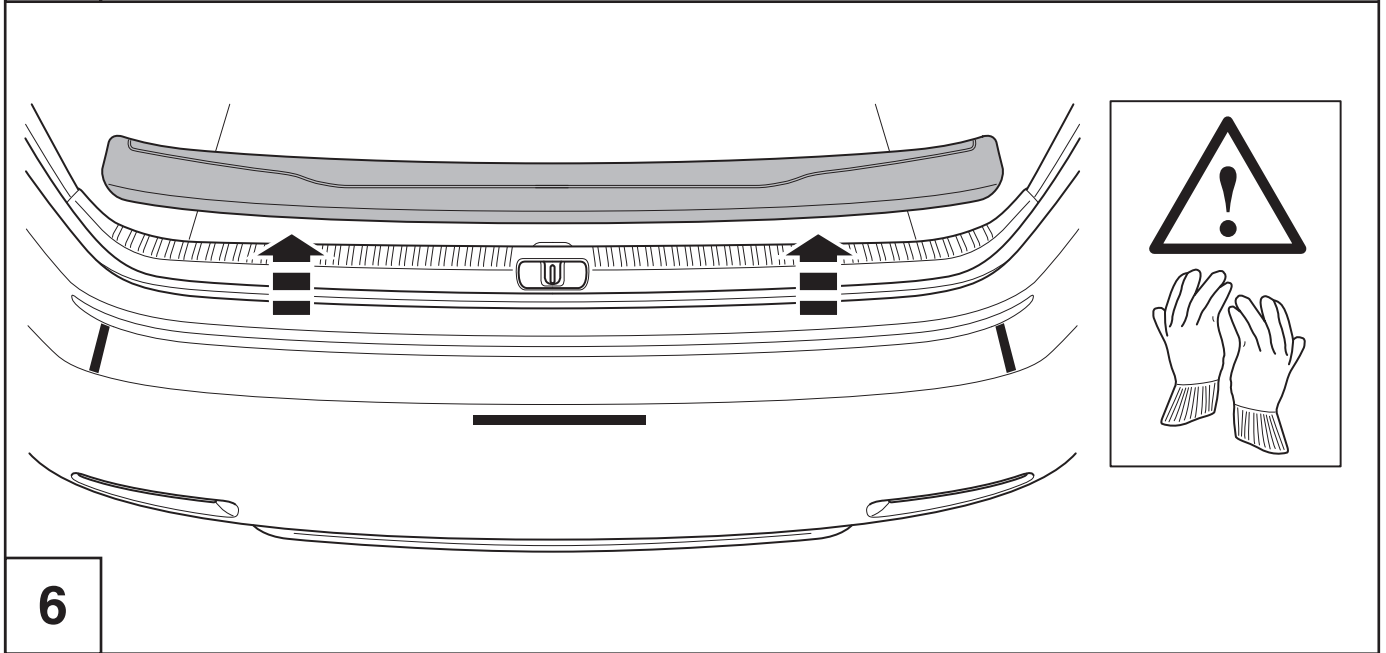

Rear bumper protection plate INSTALLATION INSTRUCTIONS RC

Model year	2014/09
Vehicle code	GSC10*-RCZLHW
Part number	PZ402-C4521-ZB

Revision Record

Rev. No.	Date	Page	Picture	Update	New	Deleted

 3M 751	 3M 2010	 3M VHB SURFACE CLEANER	 adhesion promoter 3M 06396

0-95%

1

16

<p>5 min.</p>	<p>24 h</p>	<p>72 h</p>

Model / Year

RC 2014/09

Rear bumper protection plate

VIN n°