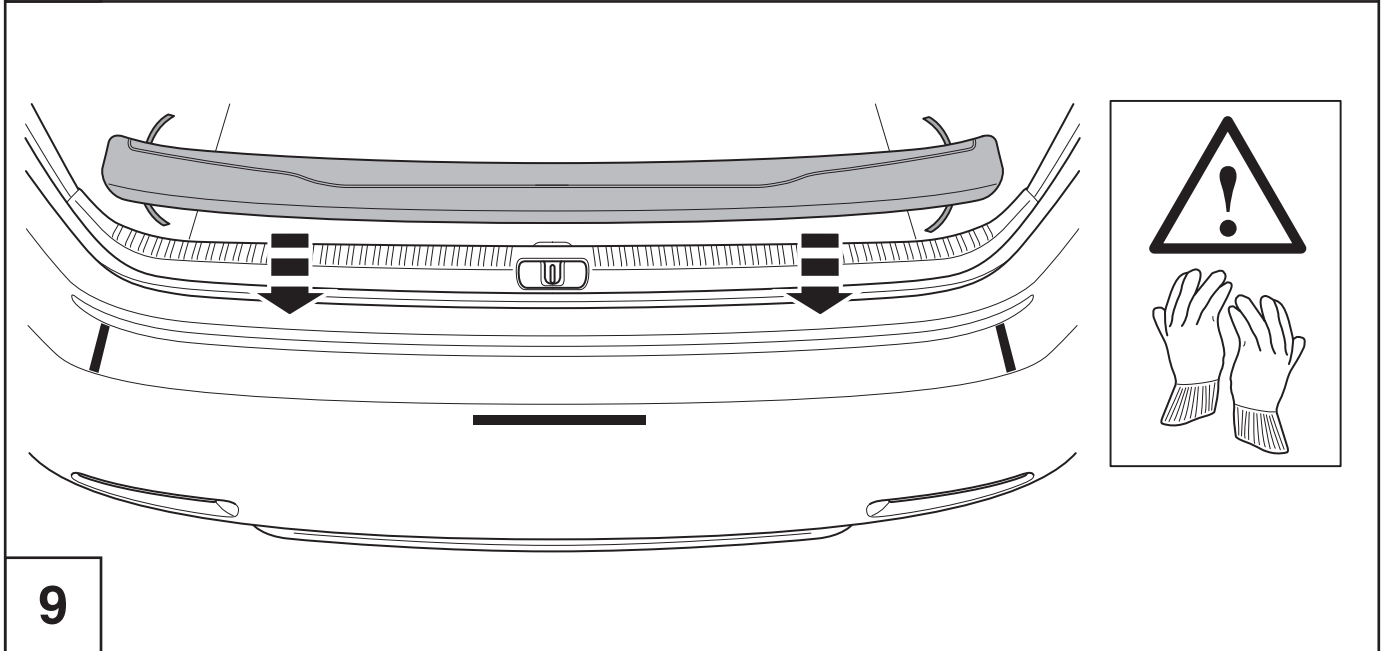

Rear bumper protection plate INSTALLATION INSTRUCTIONS RC

Model year	2014/09
Vehicle code	GSC10*-RCZLHW
Part number	PZ402-C4521-ZB

Revision Record

Rev. No.	Date	Page	Picture	Update	New	Deleted

 3M 751	 3M 2010	 3M VHB SURFACE CLEANER	 adhesion promoter 3M 06396

0-95%

1

16

<p>5 min.</p>	<p>24 h</p>	<p>72 h</p>

Model / Year

RC 2014/09

Rear bumper protection plate

VIN n°