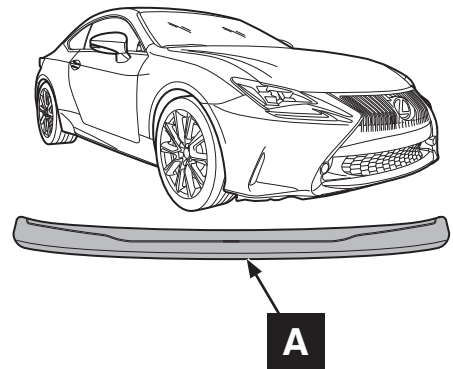

Rear bumper protection plate INSTALLATION INSTRUCTIONS RC

Model year	2014/09
Vehicle code	GSC10*-RCZLHW
Part number	PZ402-C4521-ZB

Revision Record

Rev. No.	Date	Page	Picture	Update	New	Deleted

 3M 751	 3M 2010	 3M VHB SURFACE CLEANER	 adhesion promoter 3M 06396

0-95%

1

16

<p>5 min.</p>	<p>24 h</p>	<p>72 h</p>

Model / Year

RC 2014/09

Rear bumper protection plate

VIN n°