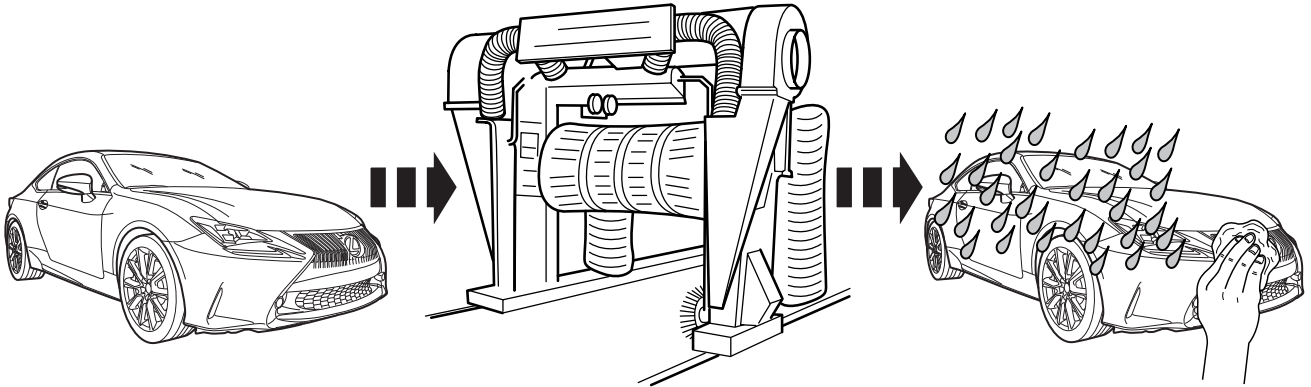

Rear bumper protection plate INSTALLATION INSTRUCTIONS RC

Model year	2014/09
Vehicle code	GSC10*-RCZLHW
Part number	PZ402-C4521-ZB

Revision Record

Rev. No.	Date	Page	Picture	Update	New	Deleted

 3M 751	 3M 2010	 3M VHB SURFACE CLEANER	 adhesion promoter 3M 06396

0-95%

1

16

<p>5 min.</p>	<p>24 h</p>	<p>72 h</p>

Model / Year

RC 2014/09

Rear bumper protection plate

VIN n°