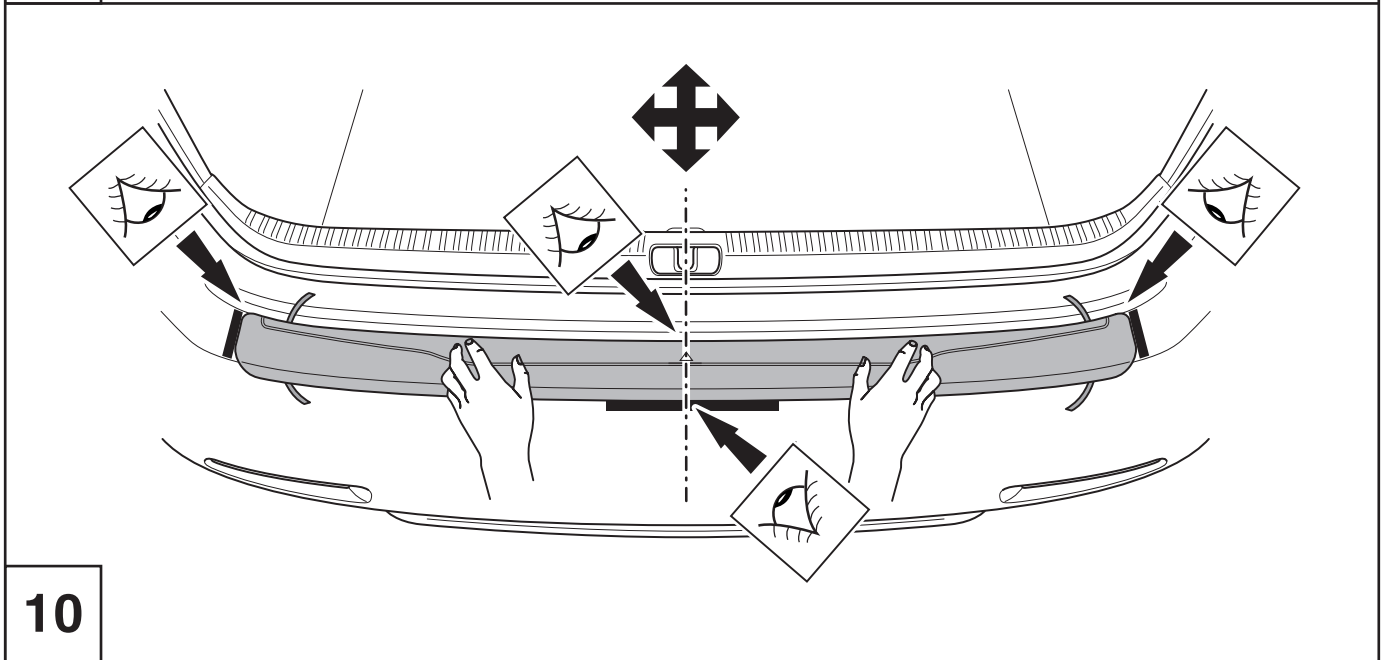

Rear bumper protection plate INSTALLATION INSTRUCTIONS RC

Model year	2014/09
Vehicle code	GSC10*-RCZLHW
Part number	PZ402-C4521-ZB

Revision Record

Rev. No.	Date	Page	Picture	Update	New	Deleted

 3M 751	 3M 2010	 3M VHB SURFACE CLEANER	 adhesion promoter 3M 06396

0-95%

1

16

<p>5 min.</p>	<p>24 h</p>	<p>72 h</p>

Model / Year

RC 2014/09

Rear bumper protection plate

VIN n°