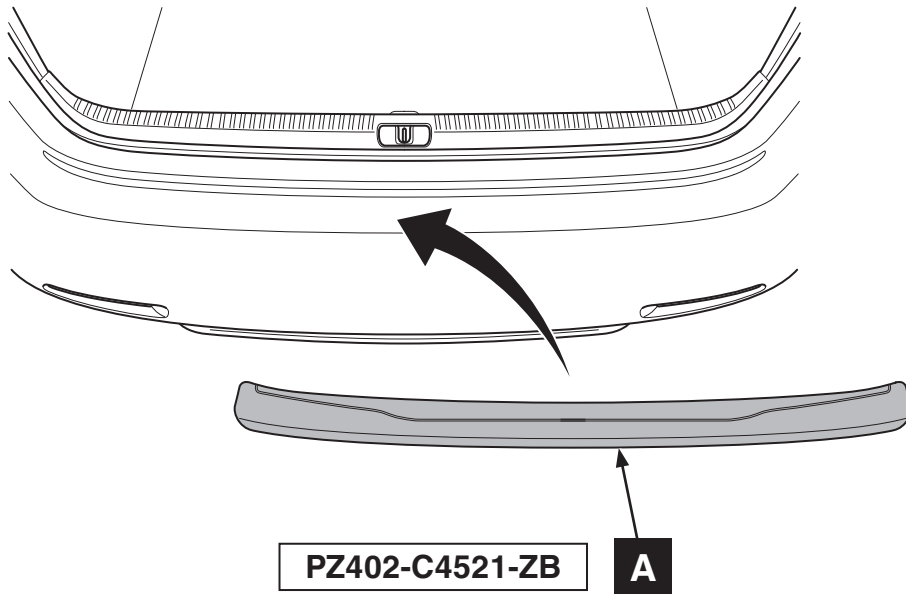

Rear bumper protection plate INSTALLATION INSTRUCTIONS RC

Model year	2014/09
Vehicle code	GSC10*-RCZLHW
Part number	PZ402-C4521-ZB

Revision Record

Rev. No.	Date	Page	Picture	Update	New	Deleted

 3M 751	 3M 2010	 3M VHB SURFACE CLEANER	 adhesion promoter 3M 06396

0-95%

1

16

<p>5 min.</p>	<p>24 h</p>	<p>72 h</p>

Model / Year

RC 2014/09

Rear bumper protection plate

VIN n°