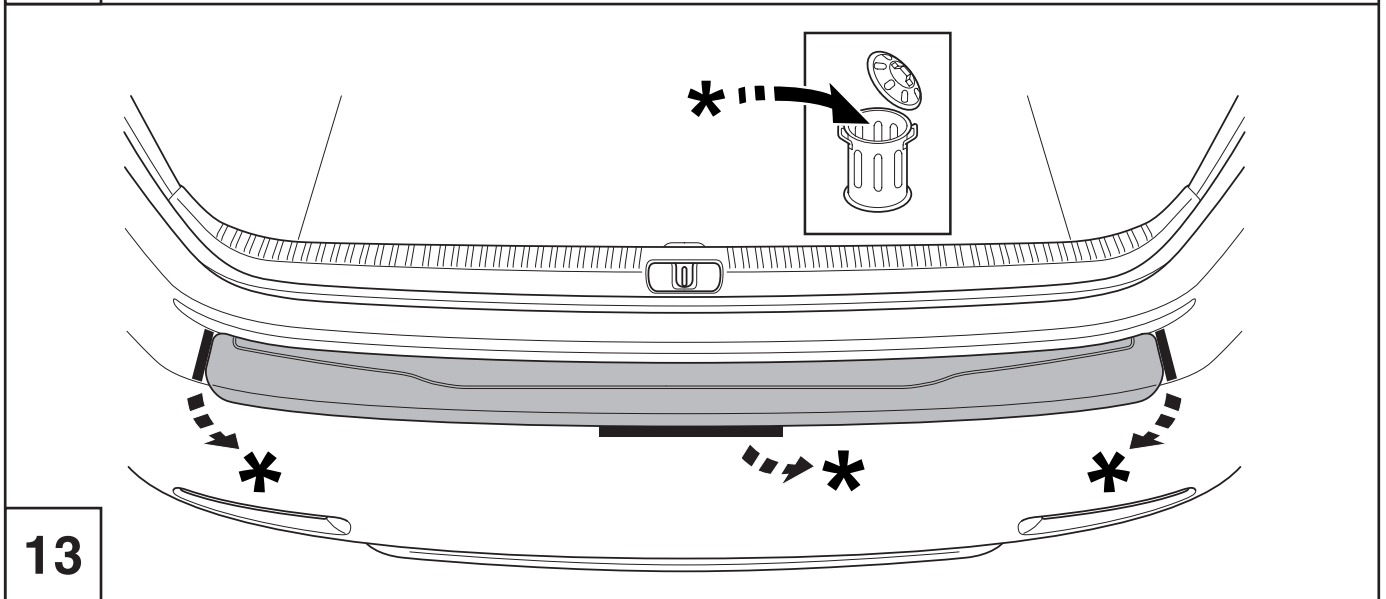

Rear bumper protection plate INSTALLATION INSTRUCTIONS RC

Model year	2014/09
Vehicle code	GSC10*-RCZLHW
Part number	PZ402-C4521-ZB

Revision Record

Rev. No.	Date	Page	Picture	Update	New	Deleted

 3M 751	 3M 2010	 3M VHB SURFACE CLEANER	 adhesion promoter 3M 06396

0-95%

1

16

<p>5 min.</p>	<p>24 h</p>	<p>72 h</p>

Model / Year

RC 2014/09

Rear bumper protection plate

VIN n°