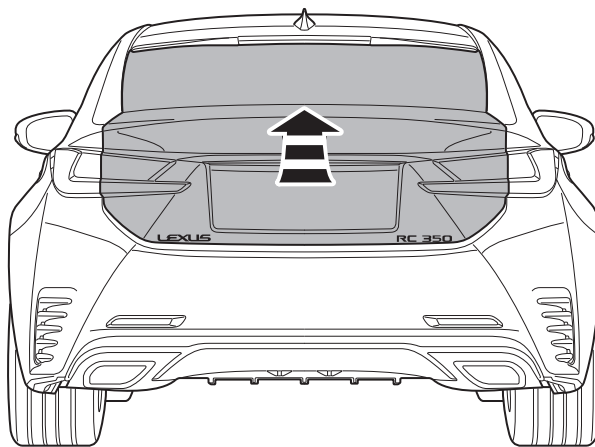

Rear bumper protection plate INSTALLATION INSTRUCTIONS RC

Model year	2014/09
Vehicle code	GSC10*-RCZLHW
Part number	PZ402-C4521-ZB

Revision Record

Rev. No.	Date	Page	Picture	Update	New	Deleted

 3M 751	 3M 2010	 3M VHB SURFACE CLEANER	 adhesion promoter 3M 06396

0-95%

1

16

<p>5 min.</p>	<p>24 h</p>	<p>72 h</p>

Model / Year

RC 2014/09

Rear bumper protection plate

VIN n°