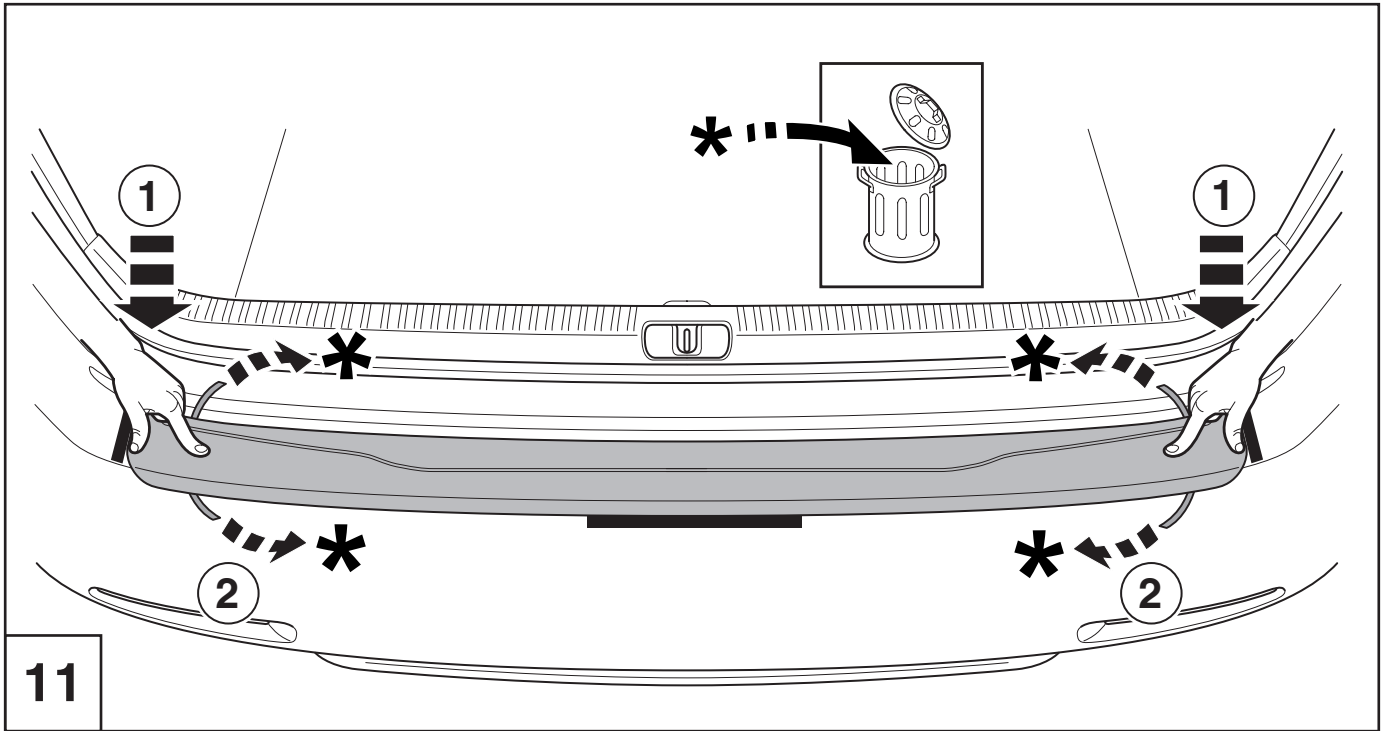

Rear bumper protection plate INSTALLATION INSTRUCTIONS RC

Model year	2014/09
Vehicle code	GSC10*-RCZLHW
Part number	PZ402-C4521-ZB

Revision Record

Rev. No.	Date	Page	Picture	Update	New	Deleted

 3M 751	 3M 2010	 3M VHB SURFACE CLEANER	 adhesion promoter 3M 06396

0-95%

1

16

<p>5 min.</p>	<p>24 h</p>	<p>72 h</p>

Model / Year

RC 2014/09

Rear bumper protection plate

VIN n°