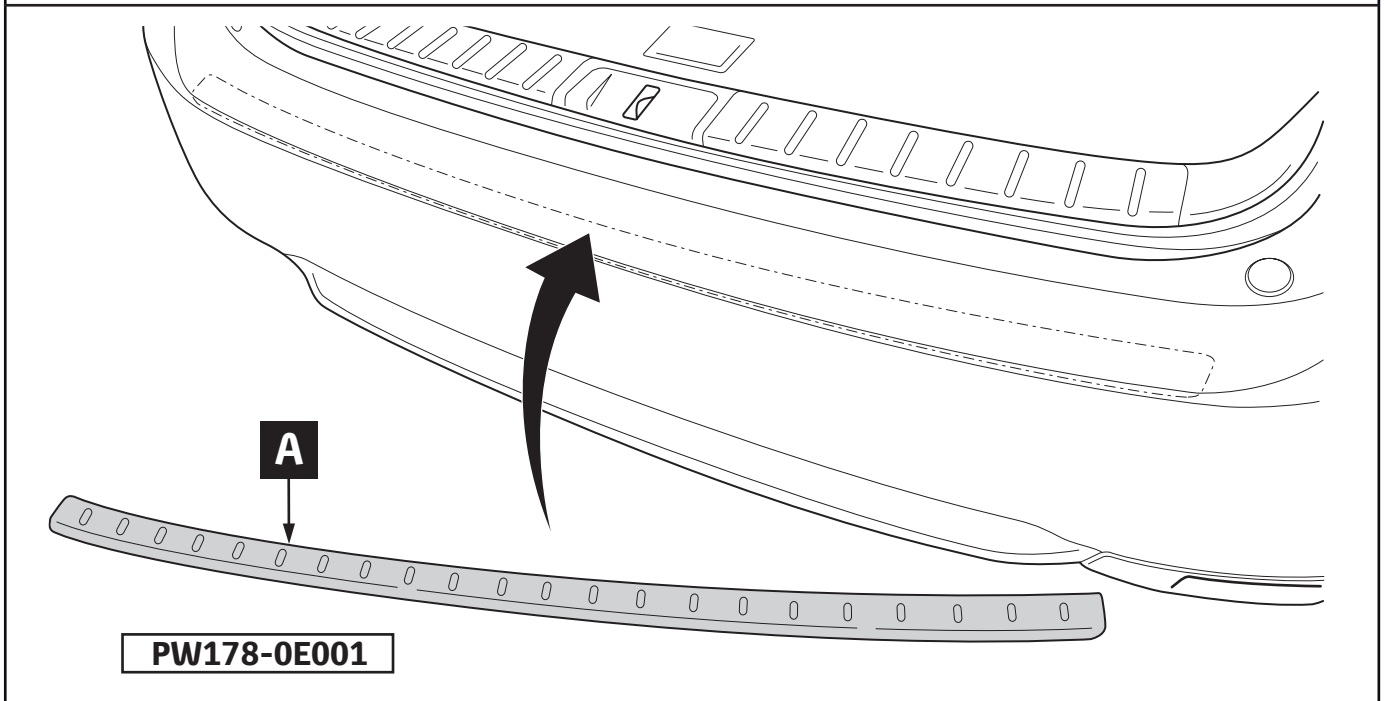

Rear bumper protection plate INSTALLATION INSTRUCTIONS RX

Model year	2015/09, 2019/08
Vehicle code	**L2**-AW***W
Part number	PW178-0E001

Revision Record

Rev. No.	Date	Page	Step	Remarks
①	14.08.19	1, 8	C/S	Model year added
①	14.08.19	5, 6	7, 8	Temperature check added
①	14.08.19	2, 6	9	Promoter removed
①	14.08.19	6	10	Tape updated