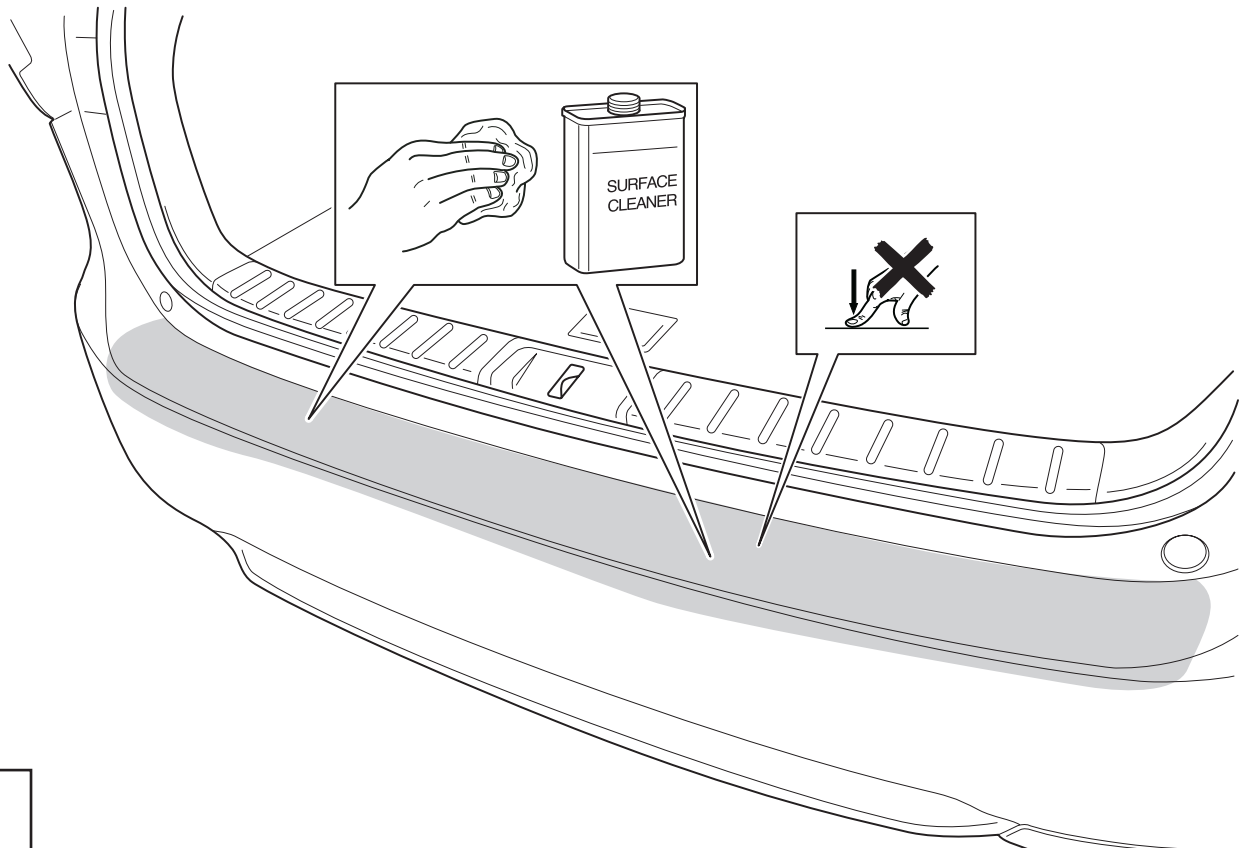

Material Safety Data Sheet

Technical Data Sheet

40°C

15°C

1

2