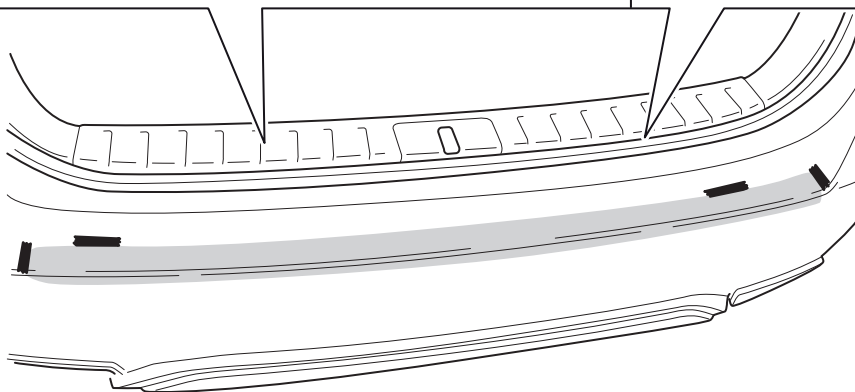

6

① ? °C	< 20°C → ② 20°C - 40°C → 8	② + °C
③ ? °C	20°C - 40°C → 8	INFO