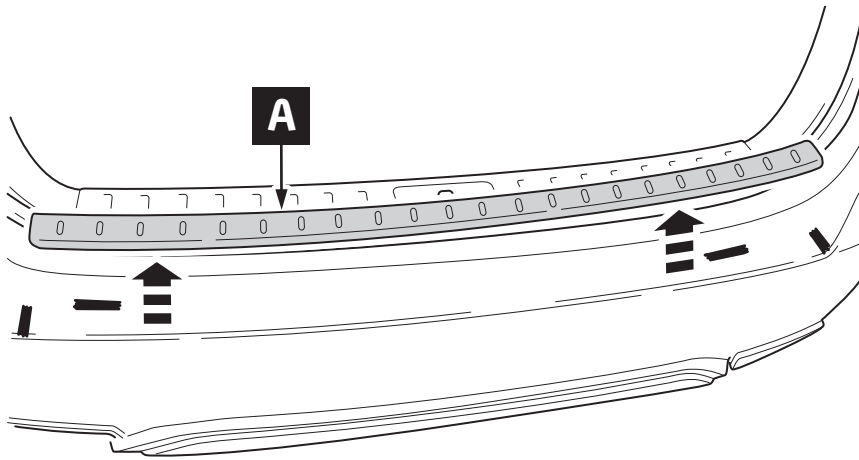

6

① ? °C	< 20°C → ② 20°C - 40°C → 8	② + °C
③ ? °C	20°C - 40°C → 8	INFO

7