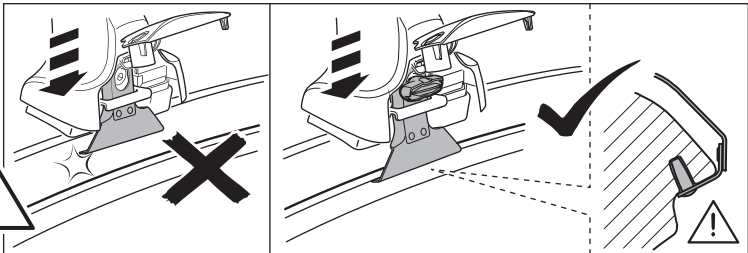

J

3x

CLEANER /
DEGREASER

1

Rear / Left

2 Front / Left

3

501-7854-01