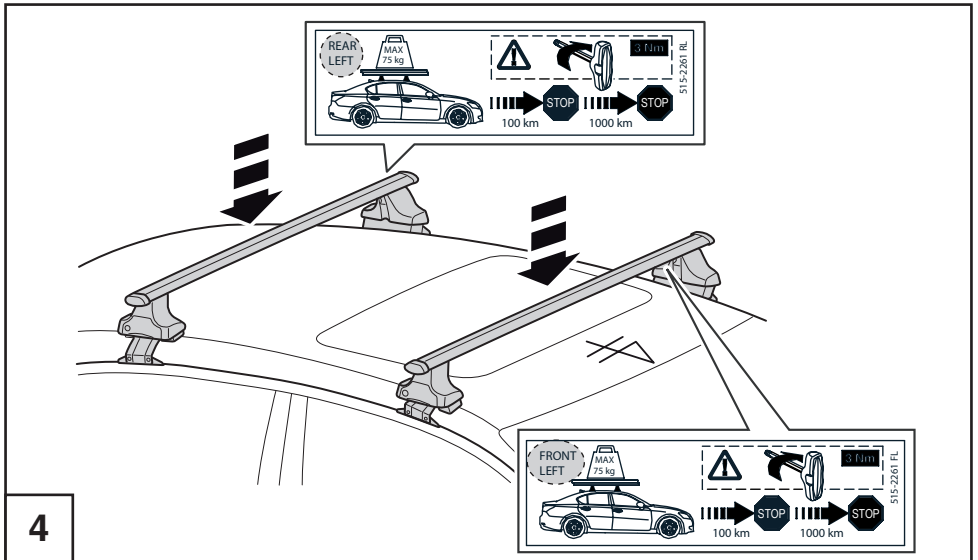

J

3x

CLEANER /
DEGREASER

1

Rear / Left

2 Front / Left

3

501-7854-01