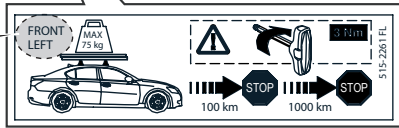

2 Front / Left