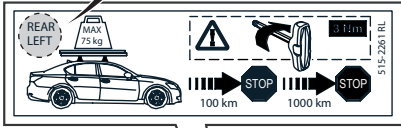

Rear / Left

2 Front / Left

3

501-7854-01