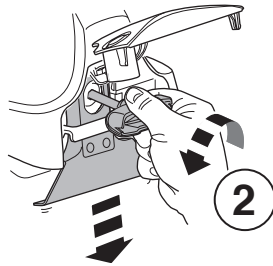

J

3x

CLEANER /
DEGREASER

1

Rear / Left

2 Front / Left

3

501-7854-01