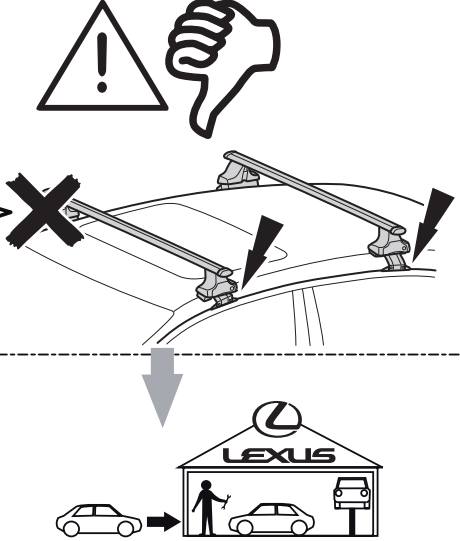

501-7854-01

CHECK GAP!

A

FRONT LEFT
MAX 75 kg
515-2261 FL
100 km STOP 1000 km STOP

REAR LEFT
MAX 75 kg
515-2261 RL
100 km STOP 1000 km STOP

1x

B

PZ41B-X5620-01