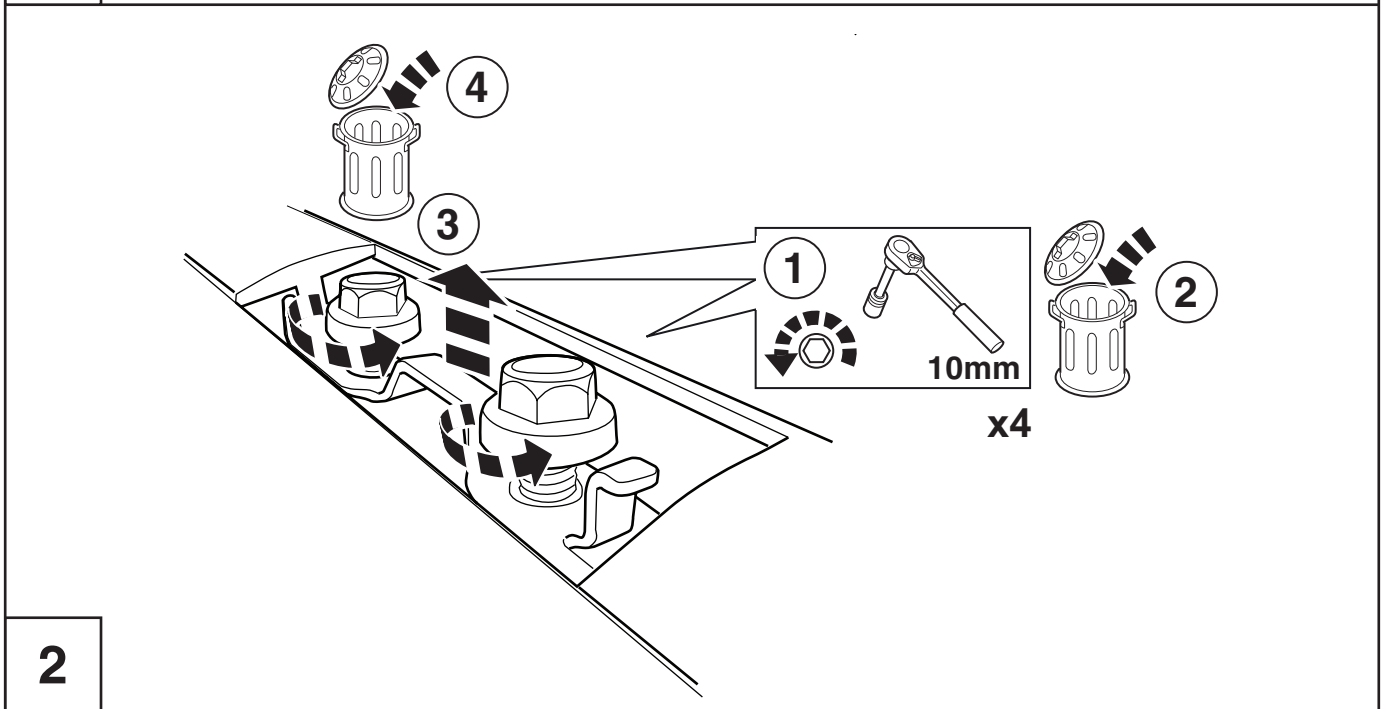

Roof Rails INSTALLATION INSTRUCTIONS RX 350 / 450h

Model year	2008
Vehicle code	G*L15* - AW*GKW
Part number	08301-48800

Revision Record

Rev. No.	Date	Page	Picture	Update	New	Deleted

Max 75 Kg

--	--	--	--

7