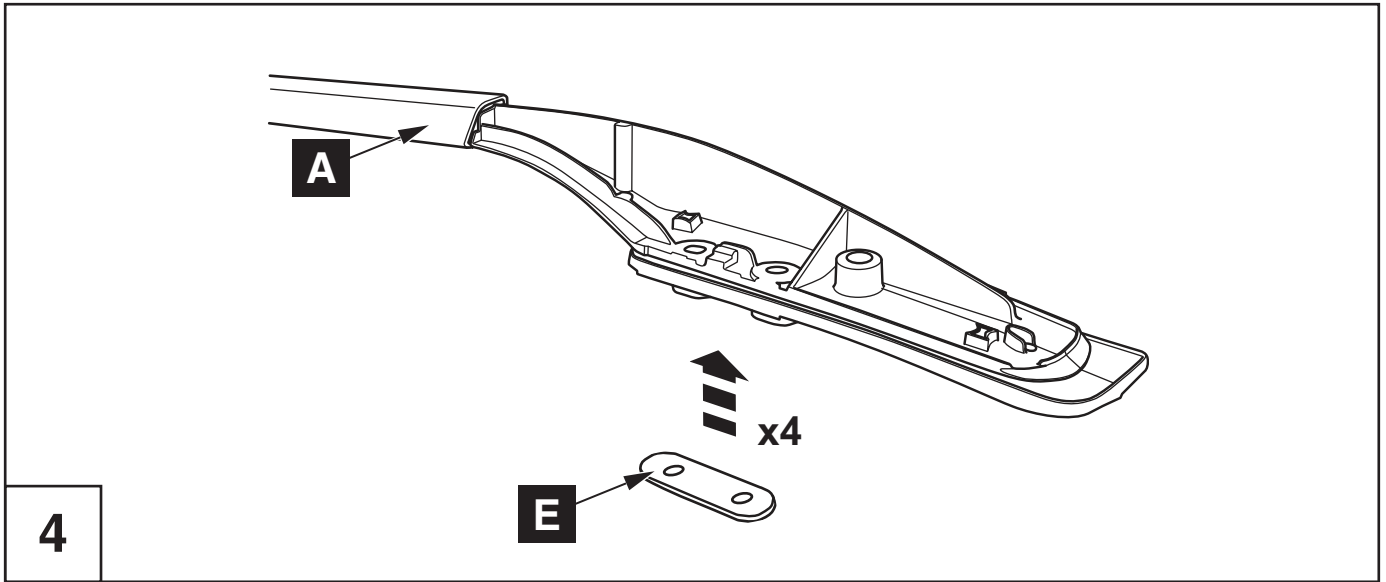

Roof Rails INSTALLATION INSTRUCTIONS RX 350 / 450h

Model year	2008
Vehicle code	G*L15* - AW*GKW
Part number	08301-48800

Revision Record

Rev. No.	Date	Page	Picture	Update	New	Deleted

Max 75 Kg

--	--	--	--

7