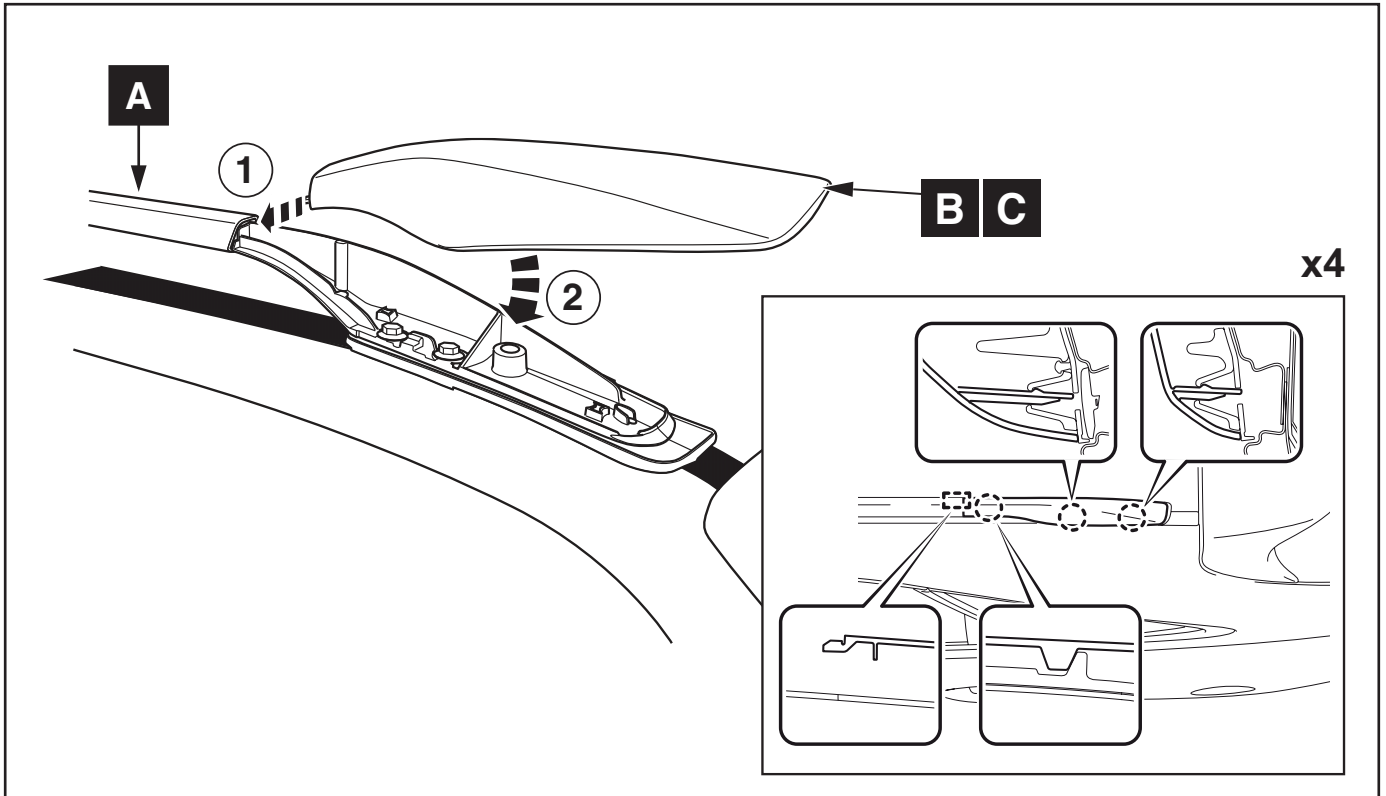

Roof Rails INSTALLATION INSTRUCTIONS RX 350 / 450h

Model year	2008
Vehicle code	G*L15* - AW*GKW
Part number	08301-48800

Revision Record

Rev. No.	Date	Page	Picture	Update	New	Deleted

Max 75 Kg

--	--	--	--

7