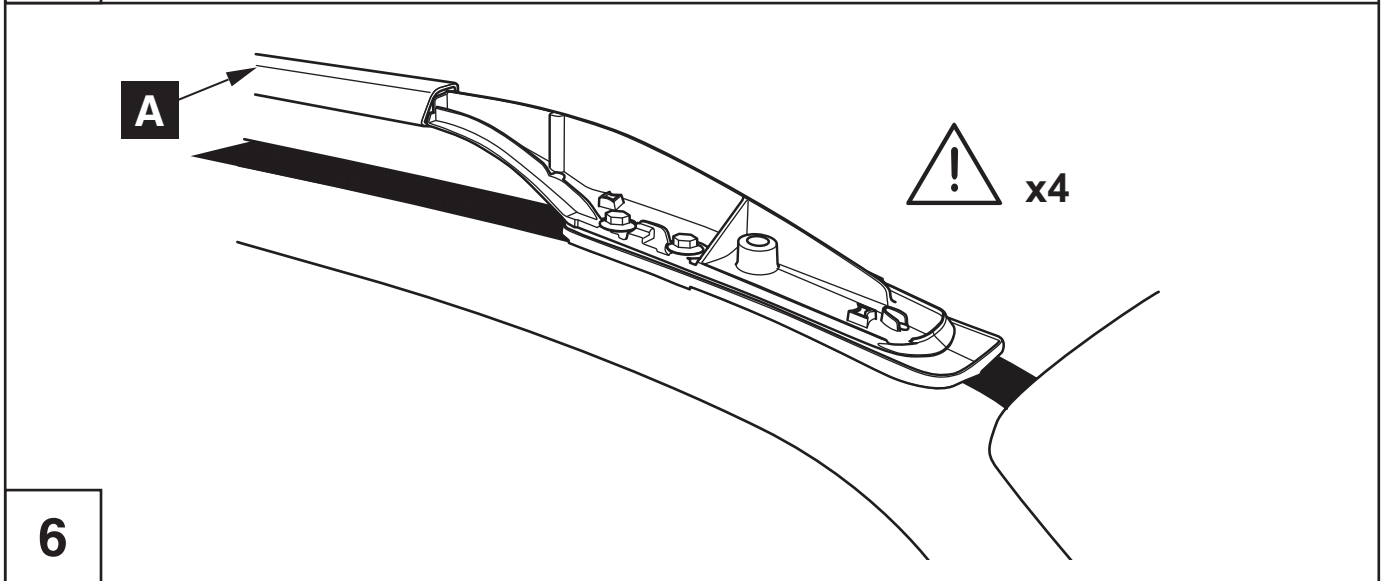

Roof Rails INSTALLATION INSTRUCTIONS RX 350 / 450h

Model year	2008
Vehicle code	G*L15* - AW*GKW
Part number	08301-48800

Revision Record

Rev. No.	Date	Page	Picture	Update	New	Deleted

Max 75 Kg

--	--	--	--

7