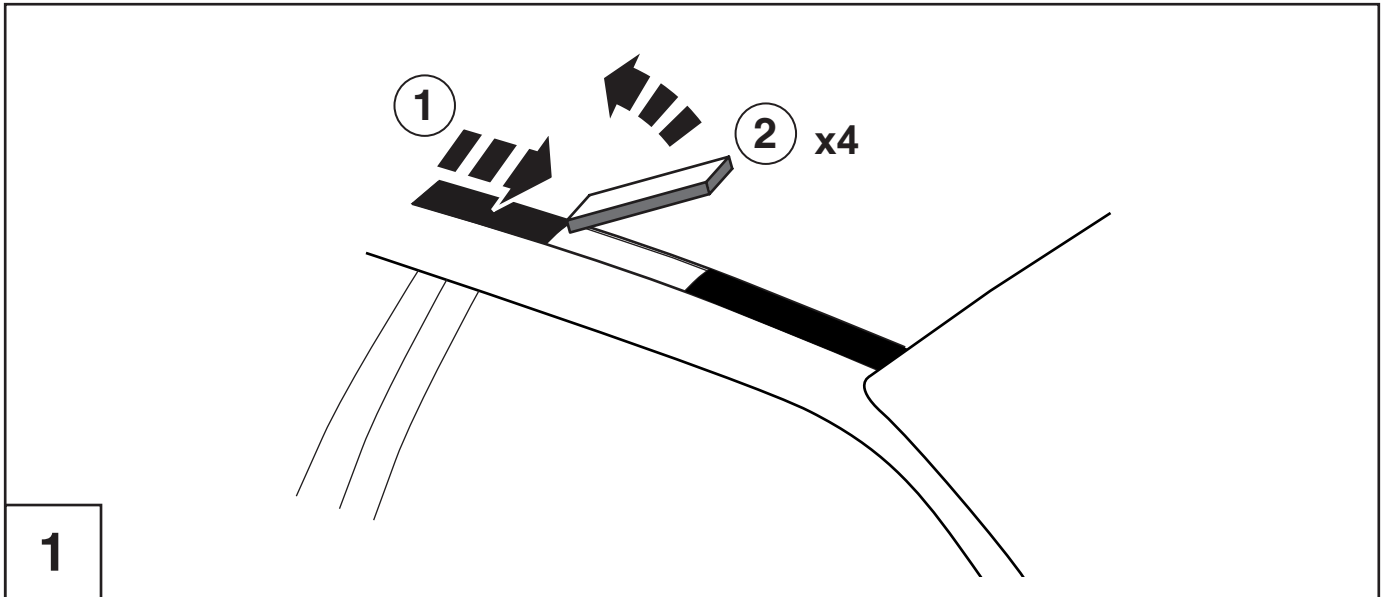

Roof Rails INSTALLATION INSTRUCTIONS RX 350 / 450h

Model year	2008
Vehicle code	G*L15* - AW*GKW
Part number	08301-48800

Revision Record

Rev. No.	Date	Page	Picture	Update	New	Deleted

Max 75 Kg

--	--	--	--

7