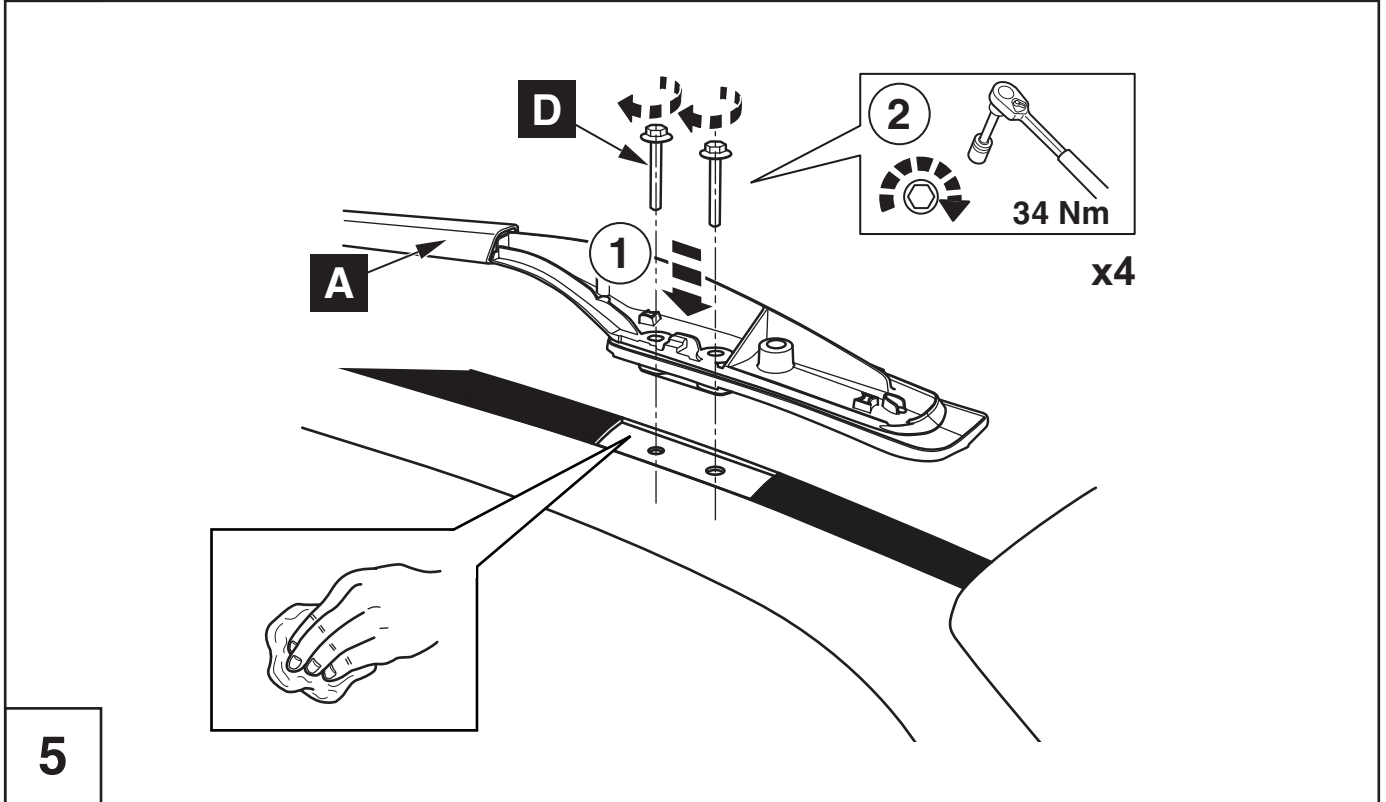

Roof Rails INSTALLATION INSTRUCTIONS RX 350 / 450h

Model year	2008
Vehicle code	G*L15* - AW*GKW
Part number	08301-48800

Revision Record

Rev. No.	Date	Page	Picture	Update	New	Deleted

Max 75 Kg

--	--	--	--

7