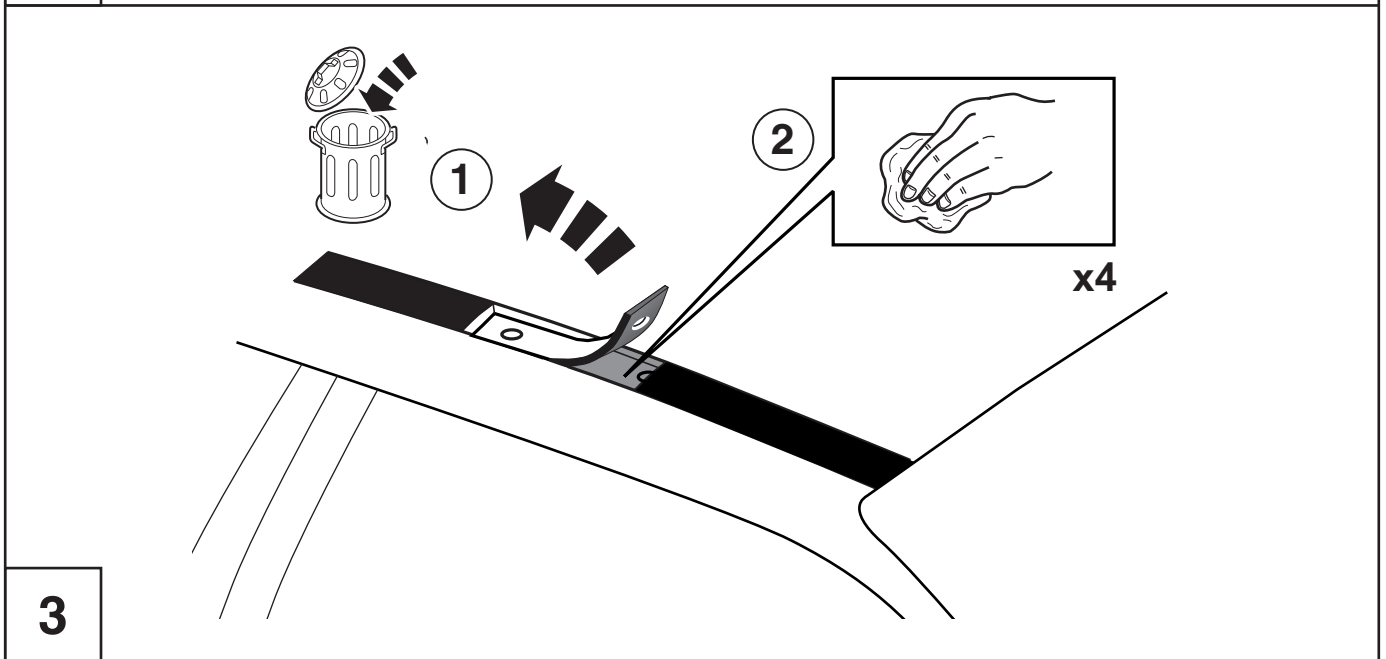

Roof Rails INSTALLATION INSTRUCTIONS RX 350 / 450h

Model year	2008
Vehicle code	G*L15* - AW*GKW
Part number	08301-48800

Revision Record

Rev. No.	Date	Page	Picture	Update	New	Deleted

Max 75 Kg

--	--	--	--

7