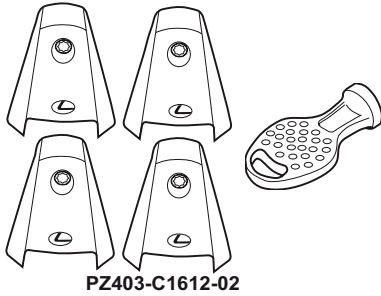

A

B

1x

C

1x

D

3x

E

1x

F

1x

G

4x

H

1x

I

1x