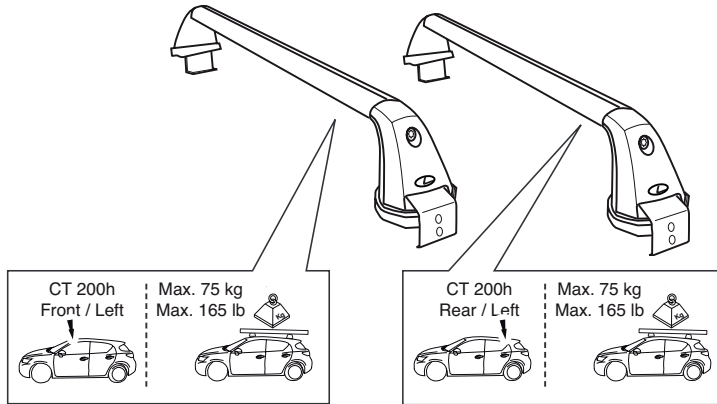

A

B

1x

C

1x

D

3x

E

1x

F

1x

G

4x

H

1x

I

1x