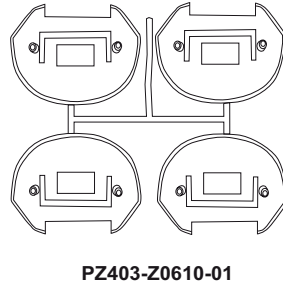

A

B

1x

C

1x

D

3x

E

1x

F

1x

G

4x

H

1x

I

1x