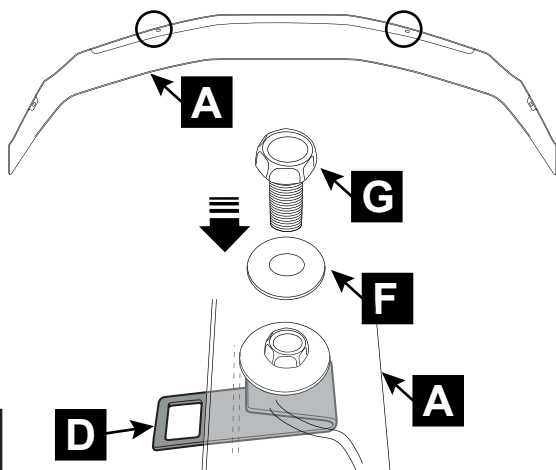

1

2

3

4

5

6

13

CHECK SHEET

Model / Year **GX 2009/11, 2013/08** Hood deflector

VIN n°

P/N = OK

40°C
18°C

AUTOMOTIVE SURFACE CLEANER

- For use in cleaning painted metal, glass and other vehicle surfaces.
- Read installation instructions before use.