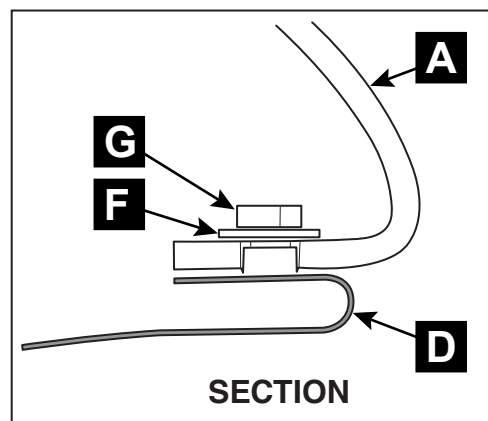

1

2

3

4

5

6

13

CHECK SHEET

Model / Year **GX 2009/11, 2013/08** Hood deflector

VIN n°

P/N = OK

40°C
18°C

AUTOMOTIVE SURFACE CLEANER

- For use in cleaning painted metal, glass and other vehicle surfaces.
- Read installation instructions before use.