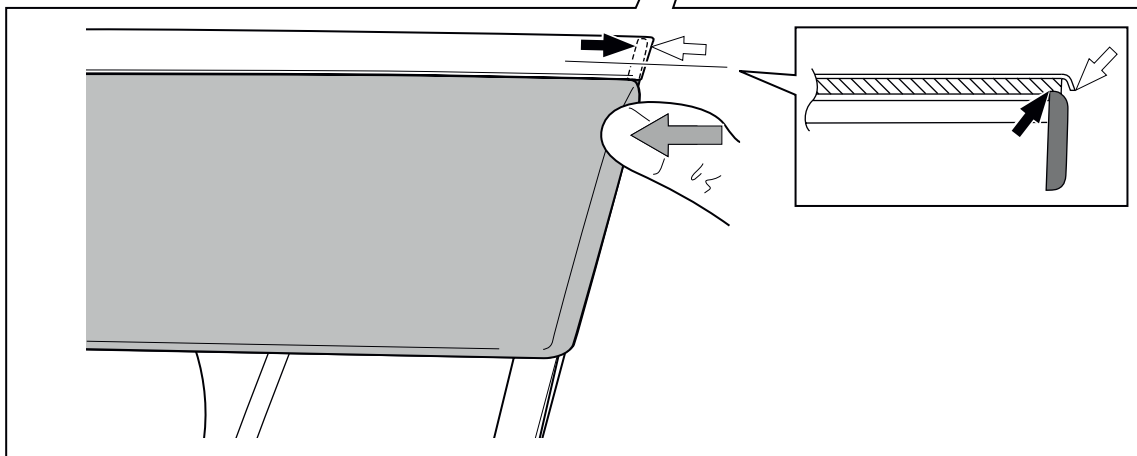

Side Visor INSTALLATION INSTRUCTIONS LEXUS IS

Model year	2008
Vehicle code	**E20* - *E***W
Part number	08611-53810

Revision Record

Rev. No.	Date	Page	Picture	Update	New	Deleted

5

6