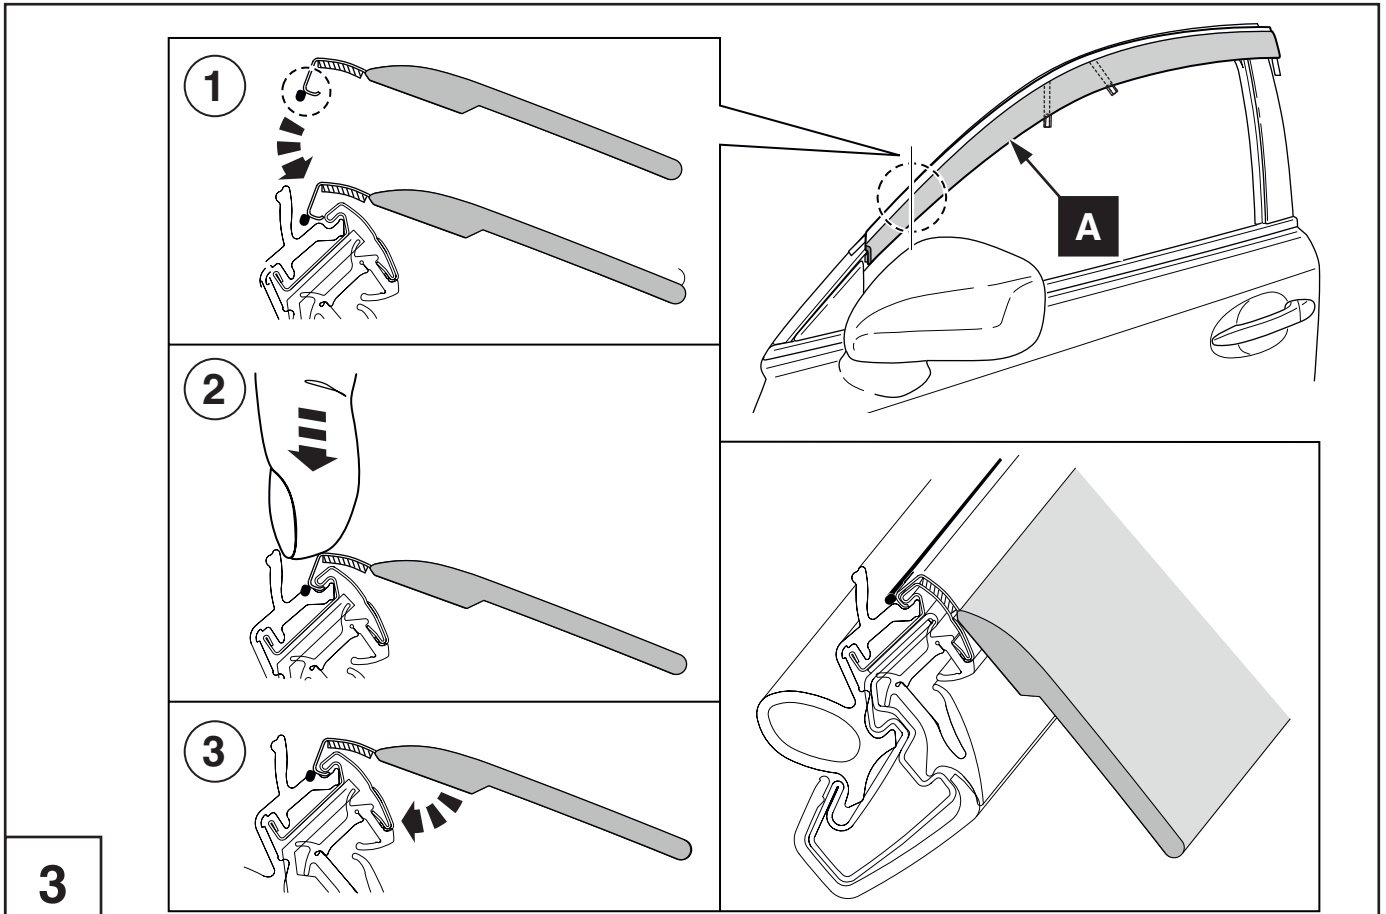

Side Visor INSTALLATION INSTRUCTIONS LEXUS IS

Model year	2008
Vehicle code	**E20* - *E***W
Part number	08611-53810

Revision Record

Rev. No.	Date	Page	Picture	Update	New	Deleted

5

6