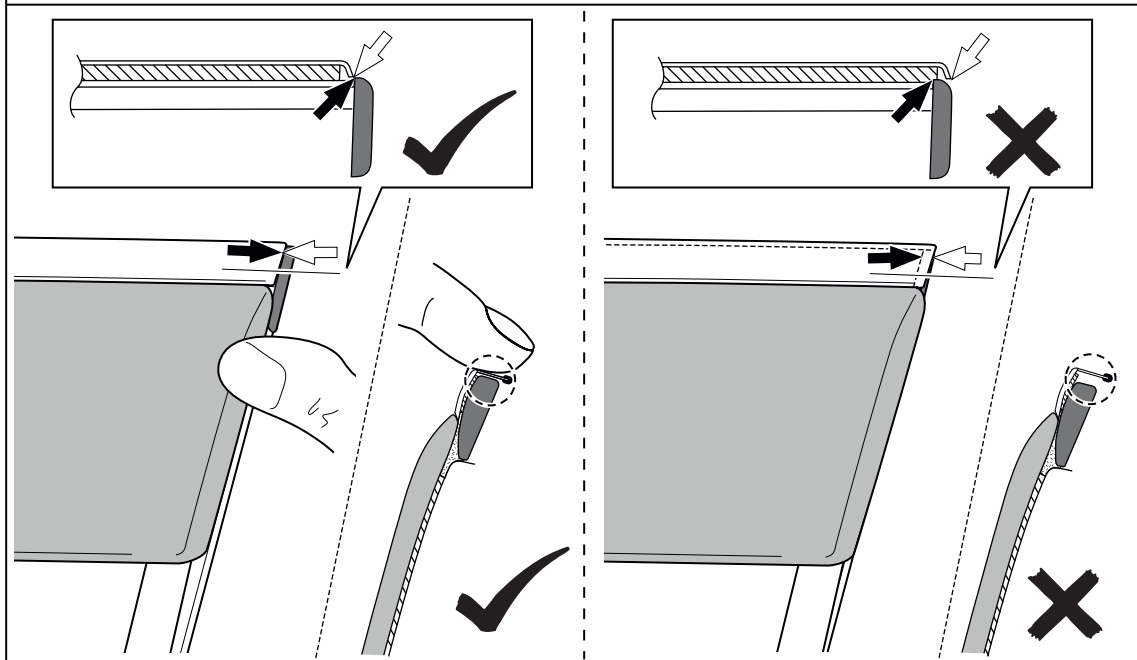

Side Visor INSTALLATION INSTRUCTIONS LEXUS IS

Model year	2008
Vehicle code	**E20* - *E***W
Part number	08611-53810

Revision Record

Rev. No.	Date	Page	Picture	Update	New	Deleted

5

6