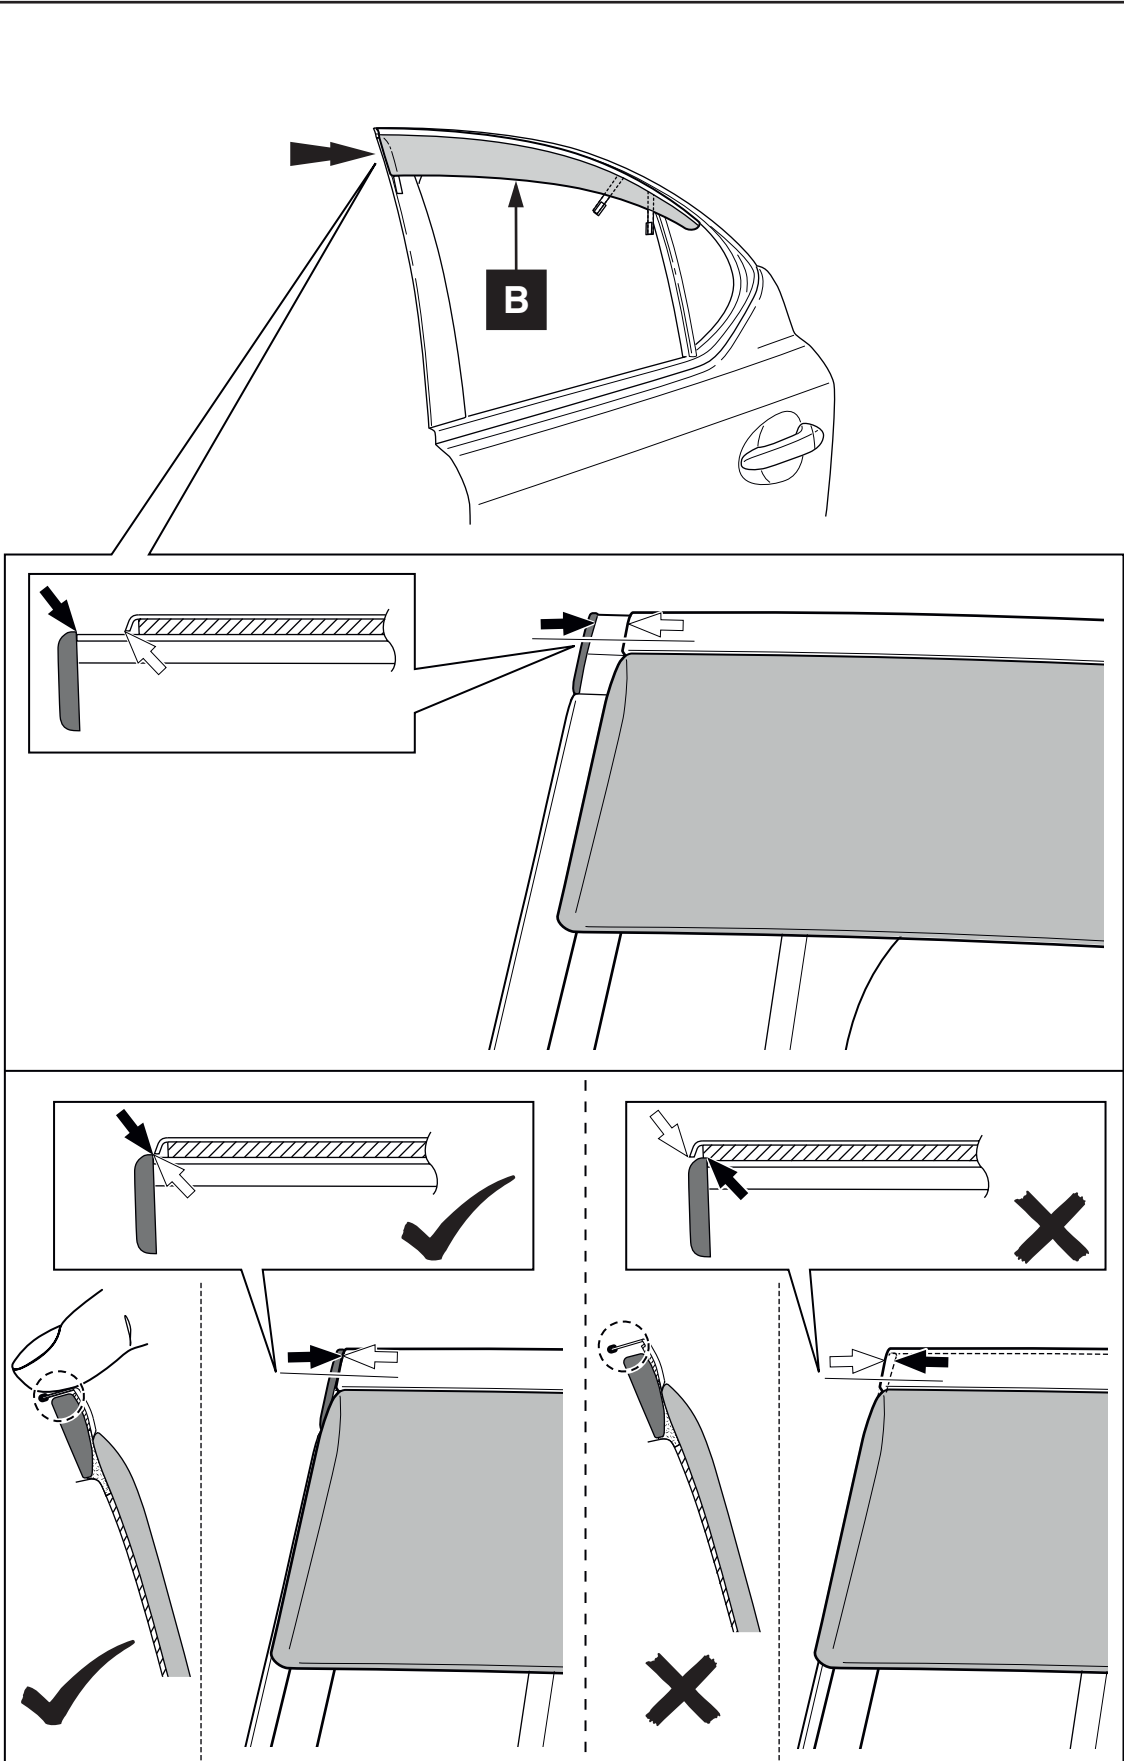

Side Visor INSTALLATION INSTRUCTIONS LEXUS IS

Model year	2008
Vehicle code	**E20* - *E***W
Part number	08611-53810

Revision Record

Rev. No.	Date	Page	Picture	Update	New	Deleted

5

6