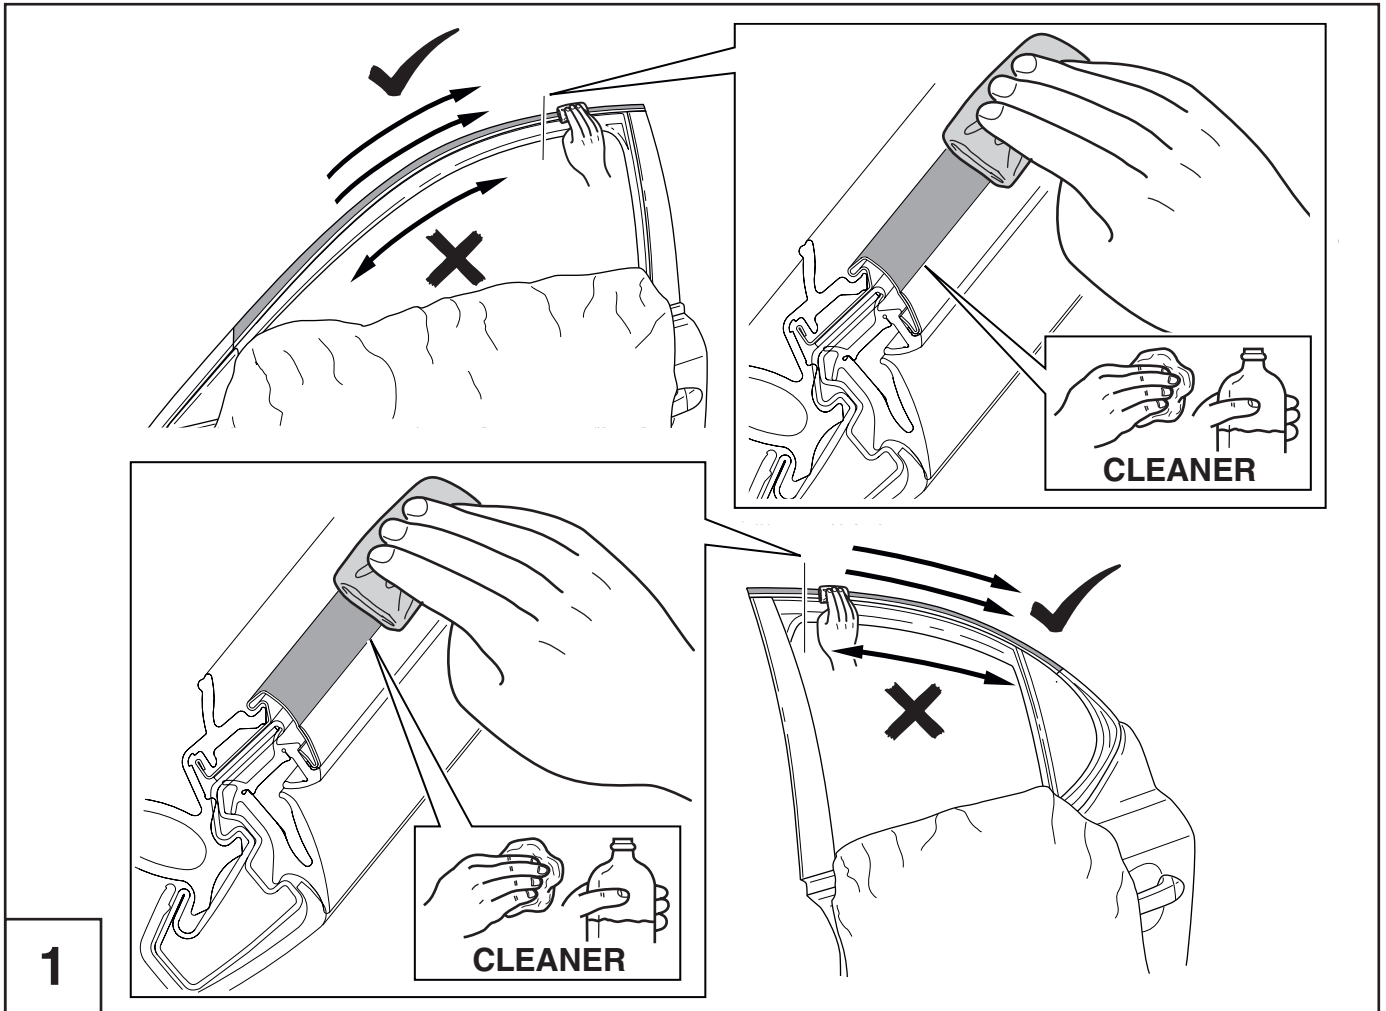

Side Visor INSTALLATION INSTRUCTIONS LEXUS IS

Model year	2008
Vehicle code	**E20* - *E***W
Part number	08611-53810

Revision Record

Rev. No.	Date	Page	Picture	Update	New	Deleted

5

6