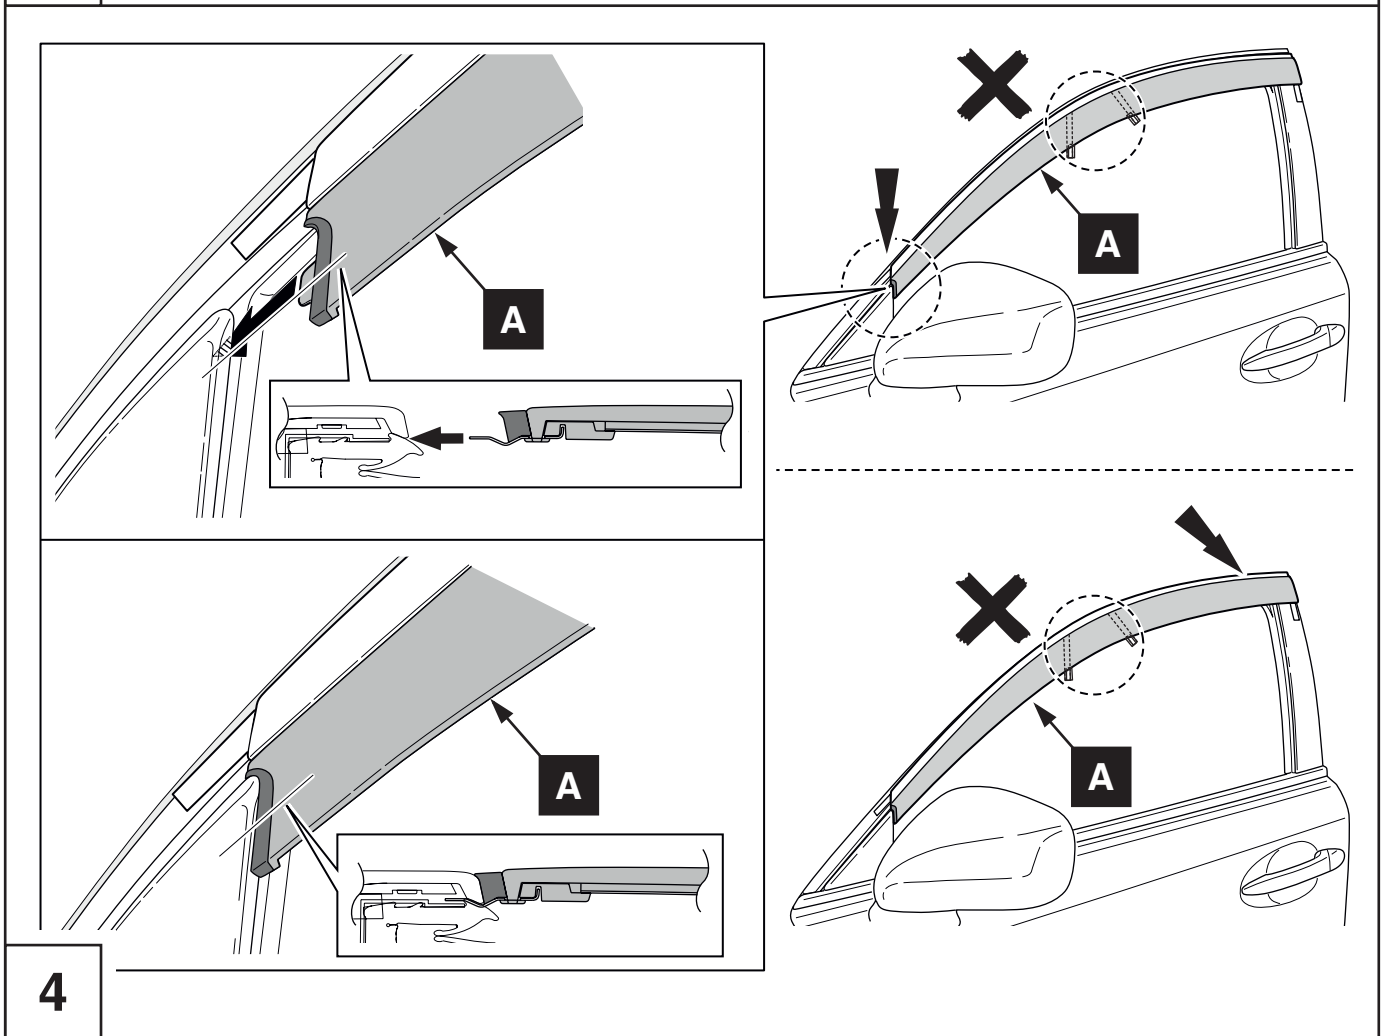

Side Visor INSTALLATION INSTRUCTIONS LEXUS IS

Model year	2008
Vehicle code	**E20* - *E***W
Part number	08611-53810

Revision Record

Rev. No.	Date	Page	Picture	Update	New	Deleted

5

6