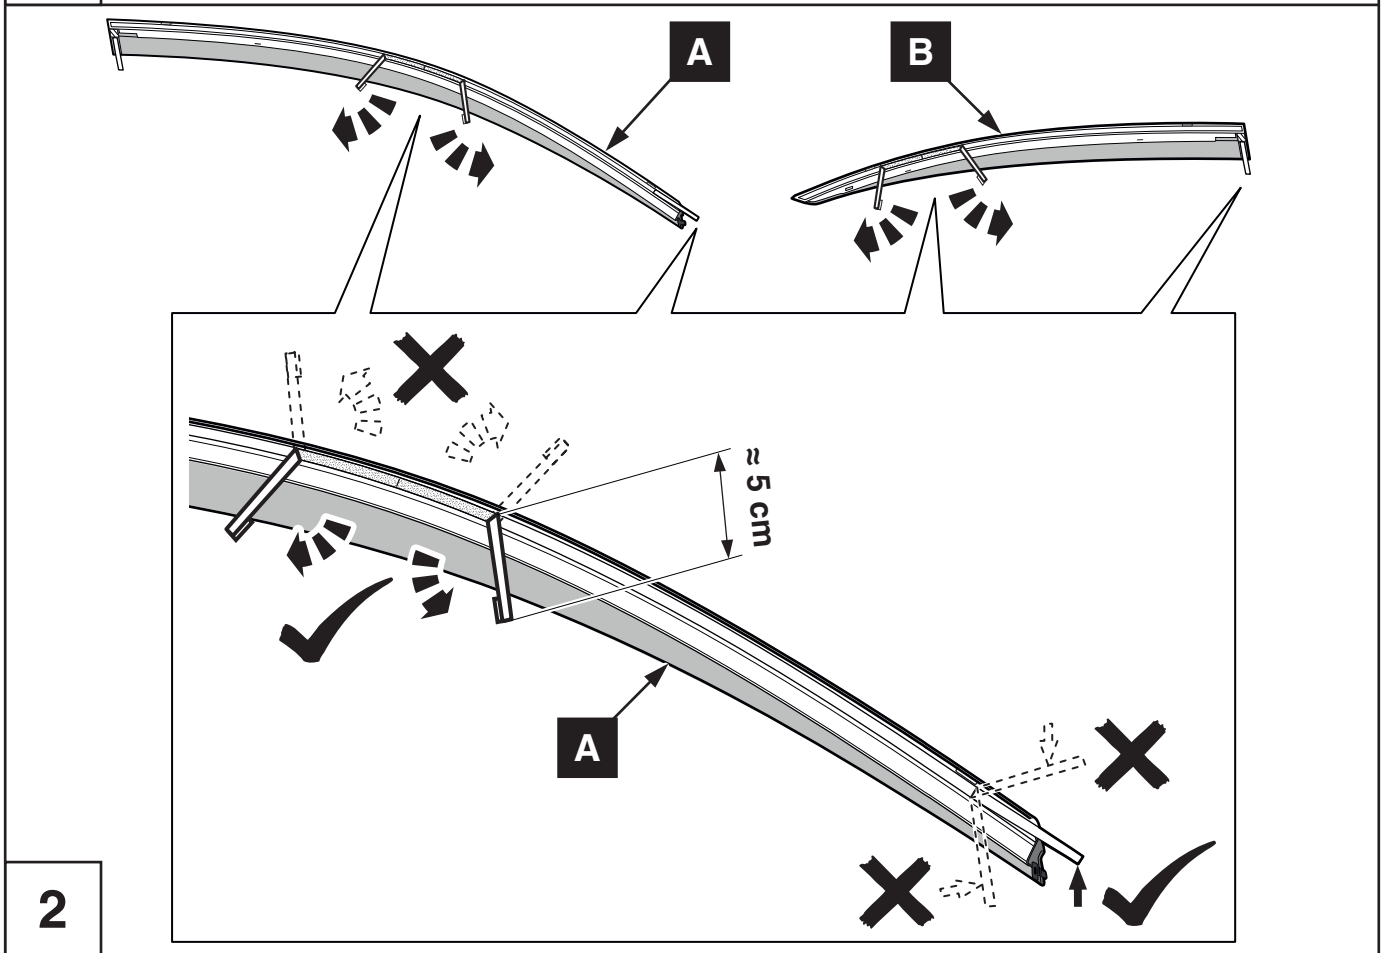

Side Visor INSTALLATION INSTRUCTIONS LEXUS IS

Model year	2008
Vehicle code	**E20* - *E***W
Part number	08611-53810

Revision Record

Rev. No.	Date	Page	Picture	Update	New	Deleted

5

6