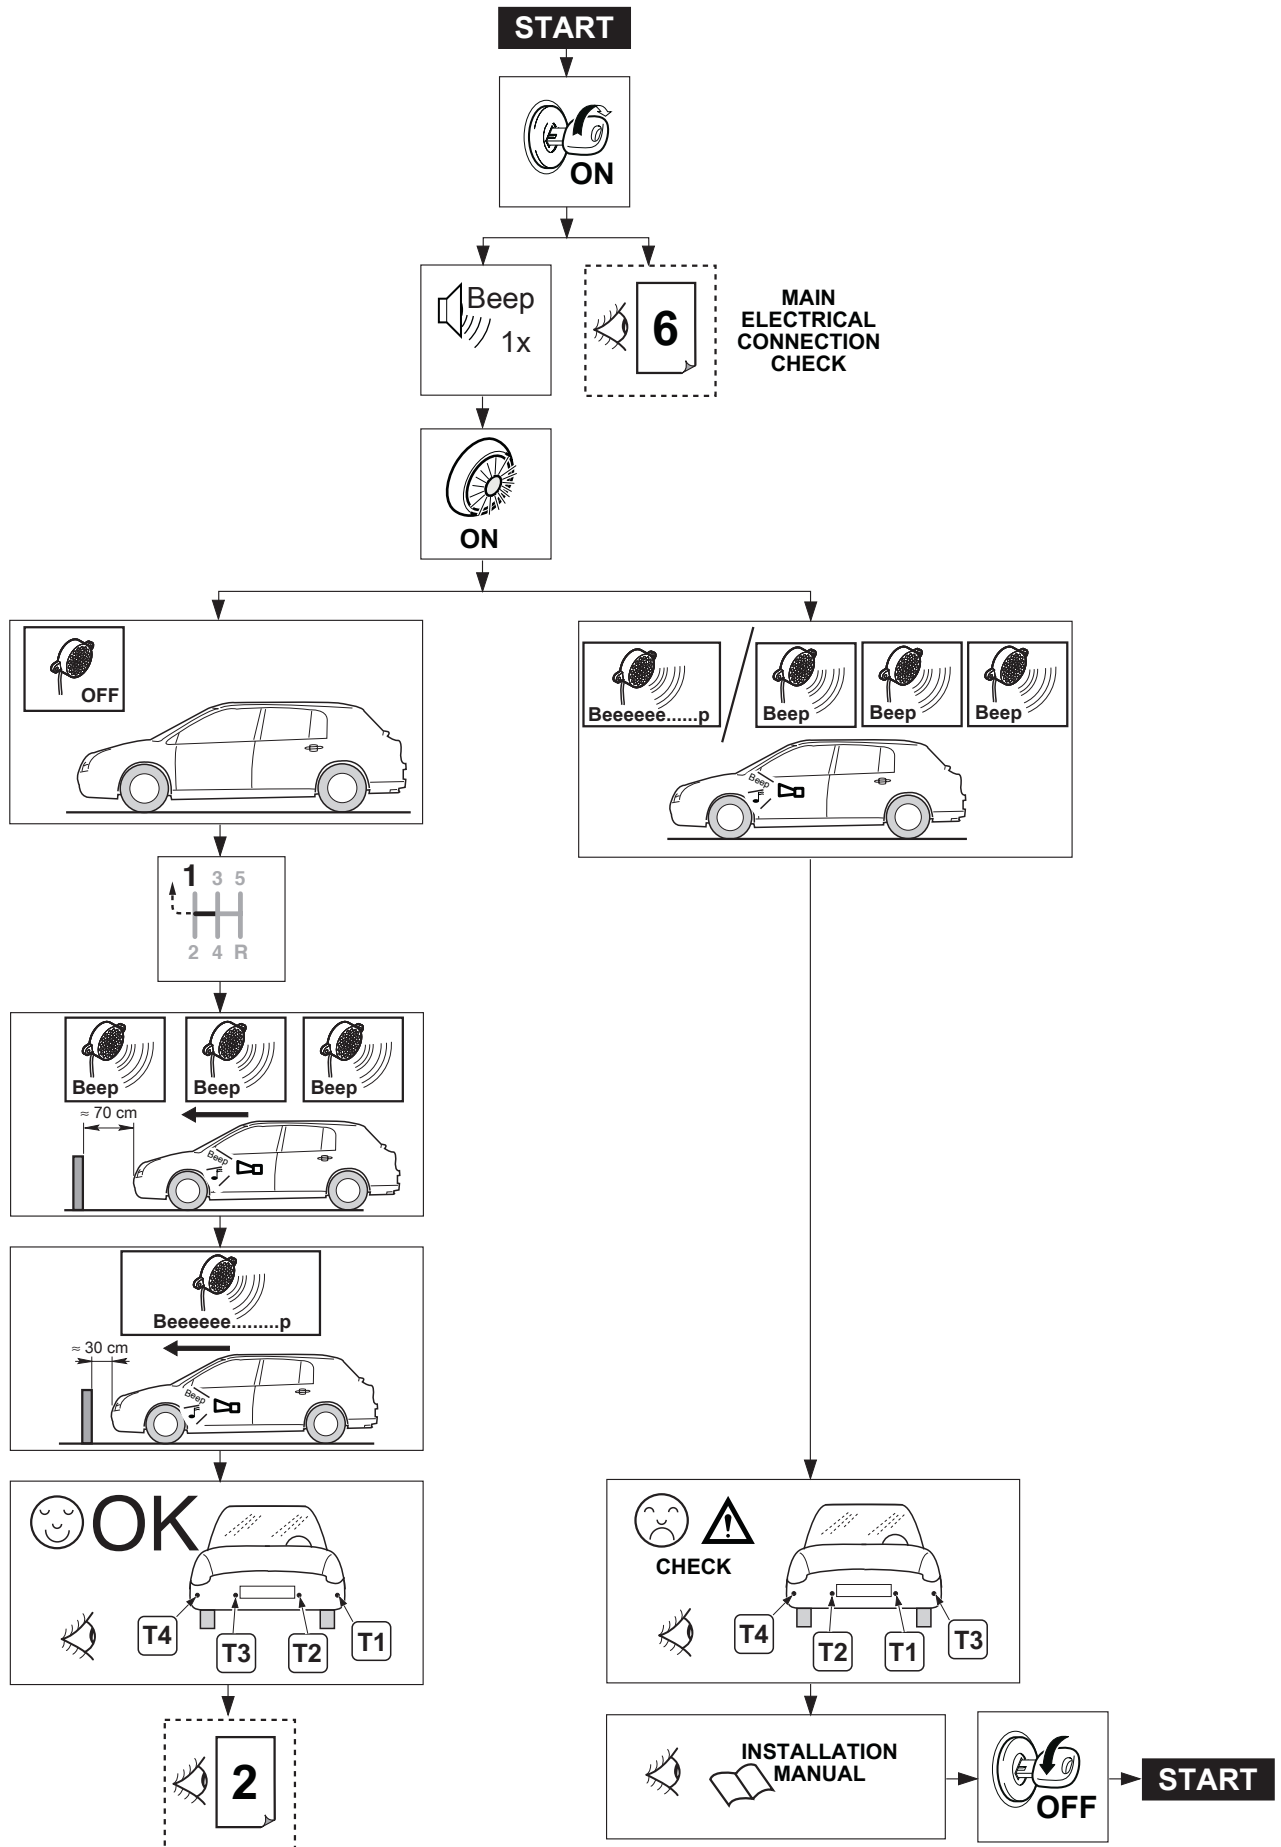

TOYOTA

Toyota Parking Aid 800

Trouble shooting Guide

Model year: N/A
Vehicle code: N/A
Part number: PZ464-*0425-00

 Weight: N/A

 Installation time: N/A

Manual reference number: ATM 000 008-0

Revision Record

Rev. No.	Date	Page	Picture	Update	New	Deleted Steps

Large empty rectangular area for additional notes or details.

Index

- 1 - Front sensors - correct positioning check
- 2 - Front system - speed activation check
- 3 - Rear sensors - correct positioning check
- 4 - Rear electrical connections check
- 5 - Main electrical connection check
- 6 - Main system diagnostic
- 7 - Sensor diagnostic

1

Front sensors - correct positioning check

2

Front system - speed activation check

3

Rear sensors - correct positioning check

START

MAIN ELECTRICAL CONNECTION CHECK

START

4

Rear electrical connections check

5

Main electrical connection check